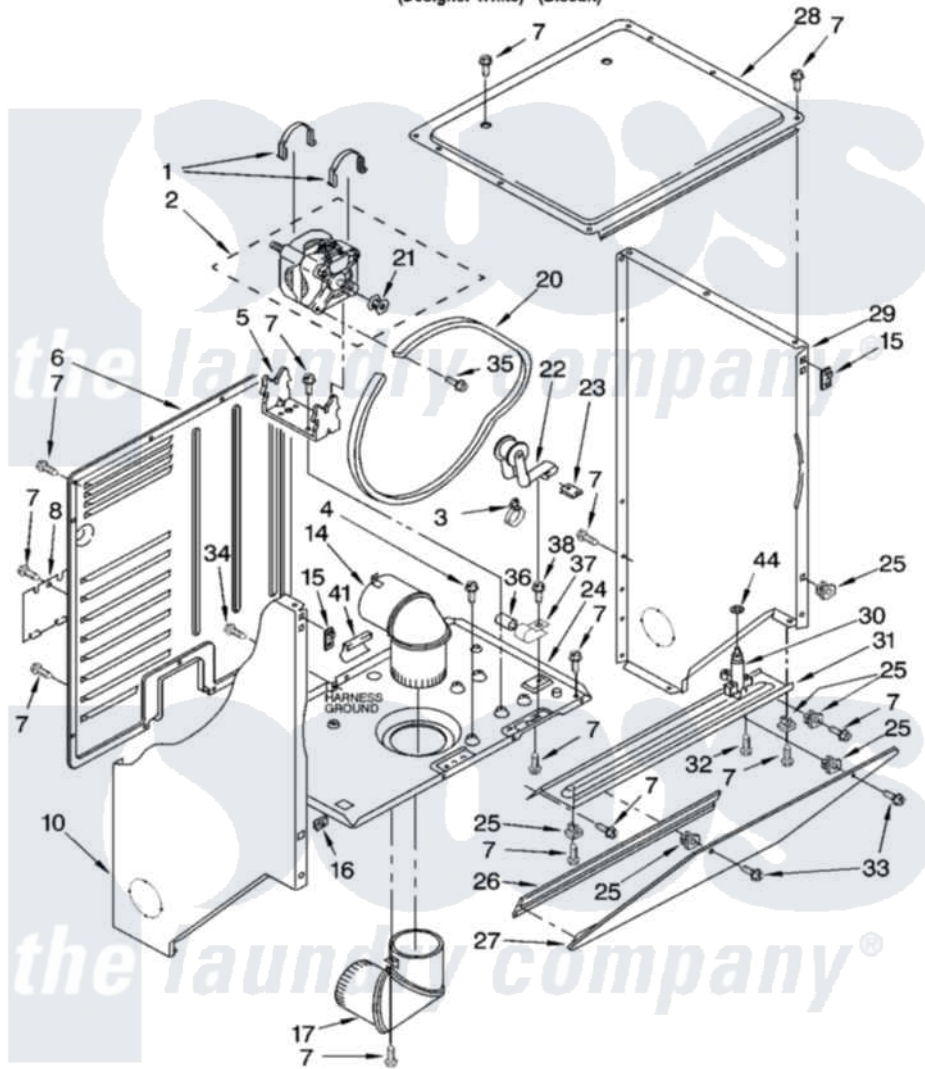

Whirlpool LTG5243DT5 03 - DRYER CABINET AND MOTOR PARTS

DRYER CABINET AND MOTOR PARTS

For Models: LTG5243DQ5, LTG5243DT5
(Designer White) (Biscuit)

8180782

3

Whirlpool [Residential Whirlpool LTG5243DT5 Washer/Dryer Parts](#) Parts Diagram 03 - DRYER CABINET AND MOTOR PARTS

[Click on the part number to view part](#)

Item	Original Part Number	Replaced By	Status	Part Description
1	660658			Clamp, Motor Mounting 343481 685441
2	8538265	8539558		Motor-Drive
3	3352501	8559320		Restraint, Hose
4	3351614			Screw, Gearcase Cover Mounting
5	696541			Bracket, Motor
6	3390405	280069		Panel
7	343641	681414		Screw, 10AB X 1/2
8	3394228			Cover, Terminal Block
10	3402293			Panel, Side
"	3978589			Panel, Side
14	3399602			Elbow, Upper
15	3394083			Clip, Front Panel
16	98234			Clip, U-Bend
17	3399603			Elbow, Lower

20	8066064	3394652	Belt, Drive
21	8066051		Pulley, Motor
22	691366		Idler And Pulley Assembly
23	692771		Nut, Idler Bracket To Base
24	3399633		Base, Dryer
25	692400		Nut, Push-In
26	692926		Cove, Transition Panel
27	692933		Panel, Transition
"	3978591		Panel, Transition
28	692641		Top, Dryer
29	3402287		Panel, Side
"	3978590		Panel, Side
30	693145		Latch, Lid
31	692781		Closure, Control Area
"	3978599		Closure, Control Area
32	354975		Screw And Washer
33	693304		Screw And Washer
34	697776	4331106	Screw, No.10-32 X 7/16
35	3390631		Screw, 10-16 X 3/8
36	8572717		Capacitor, Motor Start
37	357030		Clamp, Capacitor
38	343641	681414	Screw, 10AB X 1/2
41	686770	686769	Protector, Support
44	90296		Nut, Push On