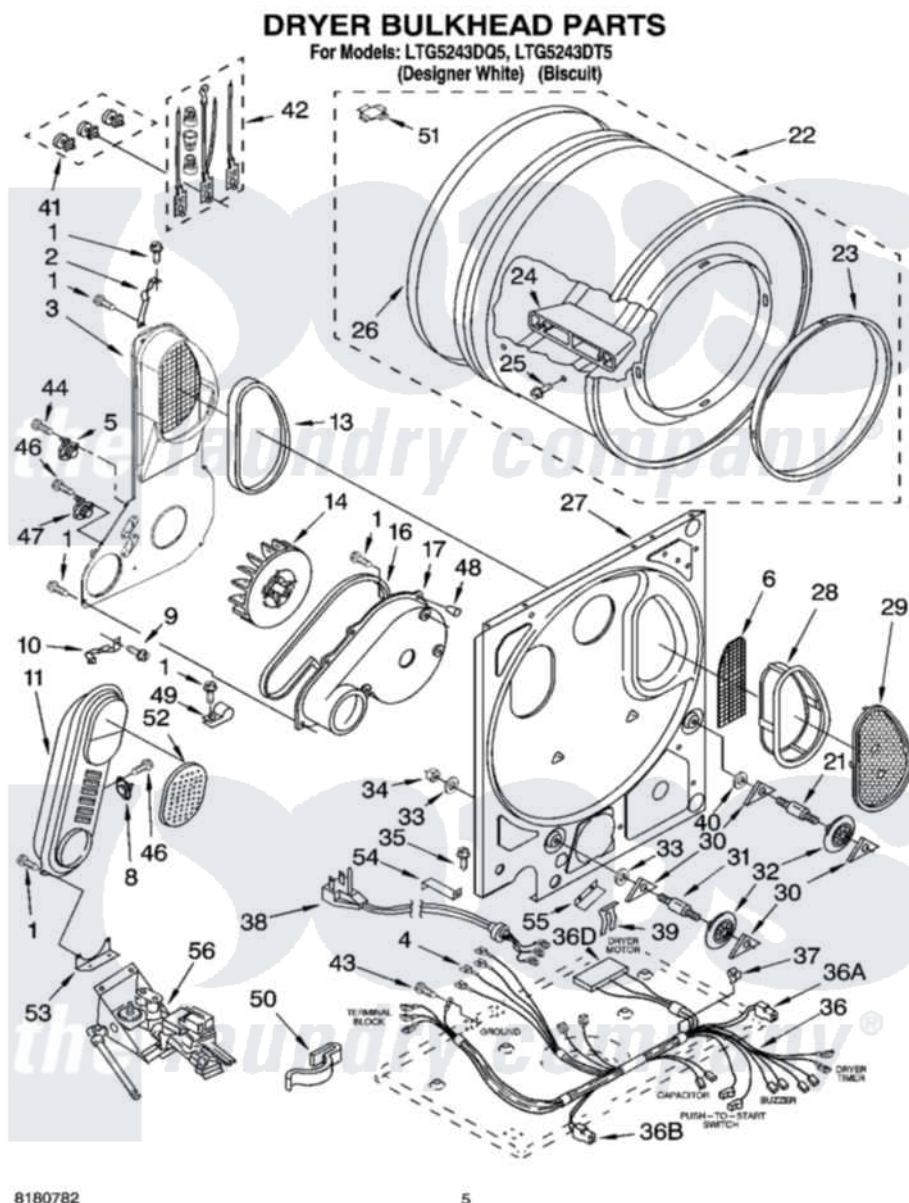

# Whirlpool LTG5243DT5 04 - DRYER BULKHEAD PARTS

8180782

5

Whirlpool [Residential Whirlpool LTG5243DT5 Washer/Dryer Parts](#) Parts Diagram 04 - DRYER BULKHEAD PARTS  
 Click on the part number to view part

Item	Original Part Number	Replaced By	Status	Part Description
1	343641	<a href="#">681414</a>		Screw, 10AB X 1/2
2	3395396	<a href="#">345396</a>		Clip, Air Duct To Bulkhead
3	8566187	<a href="#">8566186</a>		Air Duct And Bracket
4	<a href="#">94614</a>			Terminal
5	<a href="#">3398128</a>			Thermostat, Internal Bias
6	<a href="#">348378</a>			Screen, Back-Up
8	<a href="#">3403140</a>			Thermostat, High-Limit 205F
9	<a href="#">489463</a>			Screw, 8-18 X 1/16
10	3398161			CLIP
11	697269	<a href="#">280007</a>		Box-Heater
13	<a href="#">339956</a>			Seal, Air Duct To Bulkhead
14	<a href="#">696426</a>			Wheel, Blower
16	<a href="#">8066094</a>			Seal, Fan Scroll
17	<a href="#">696418</a>			Fan Scroll
21	3399507	<a href="#">W10359269</a>		Shaft, Drum Roller Threads
22	695943	<a href="#">3391834</a>		Drum