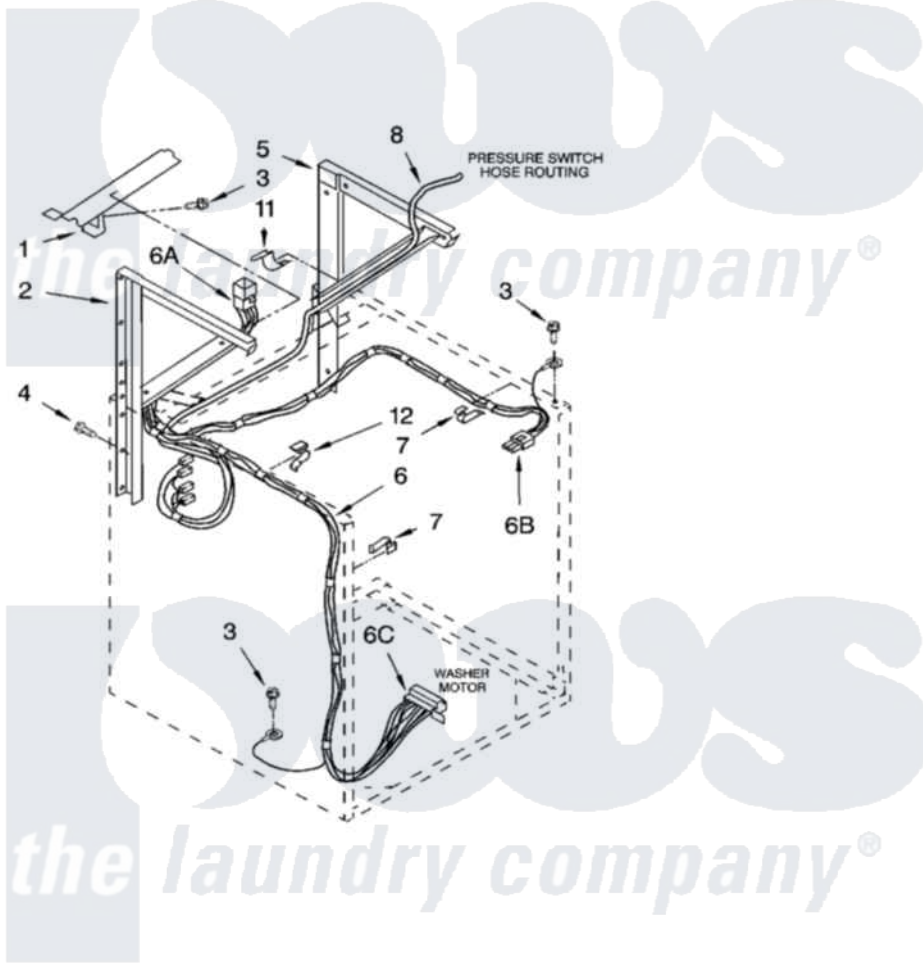

DRYER SUPPORT AND WASHER PARTS

For Models: LTG5243DQ5, LTG5243DT5
(Designer White) (Biscuit)

8180782

7

Whirlpool Residential Whirlpool LTG5243DT5 Washer/Dryer Parts Parts Diagram 05 - DRYER SUPPORT AND WASHER PARTS

Click on the part number to view part

Item	Original Part Number	Replaced By	Status	Part Description
1	694304			Cover, Channel
2	692647			Support, Dryer
3	343641	681414		Screw, 10AB X 1/2
4	3400000			Screw, 10-24 X 3/8
5	692646			Support, Dryer
6	3954108			Harness, Lower
"	696074		Not Available	Plug, Terminal (12-Way) (Connects With Automatic Console Harness)
"	62889			Receptacle, Terminal
"	62505			Block, Disconnect
7	3347812	8528351		Clip
8	8066080	353244		Hose, Pressure Switch
11	90016			Clip, Pressure Switch Hose
12	693141		Not Available	Clip, Wiring Harness (3)