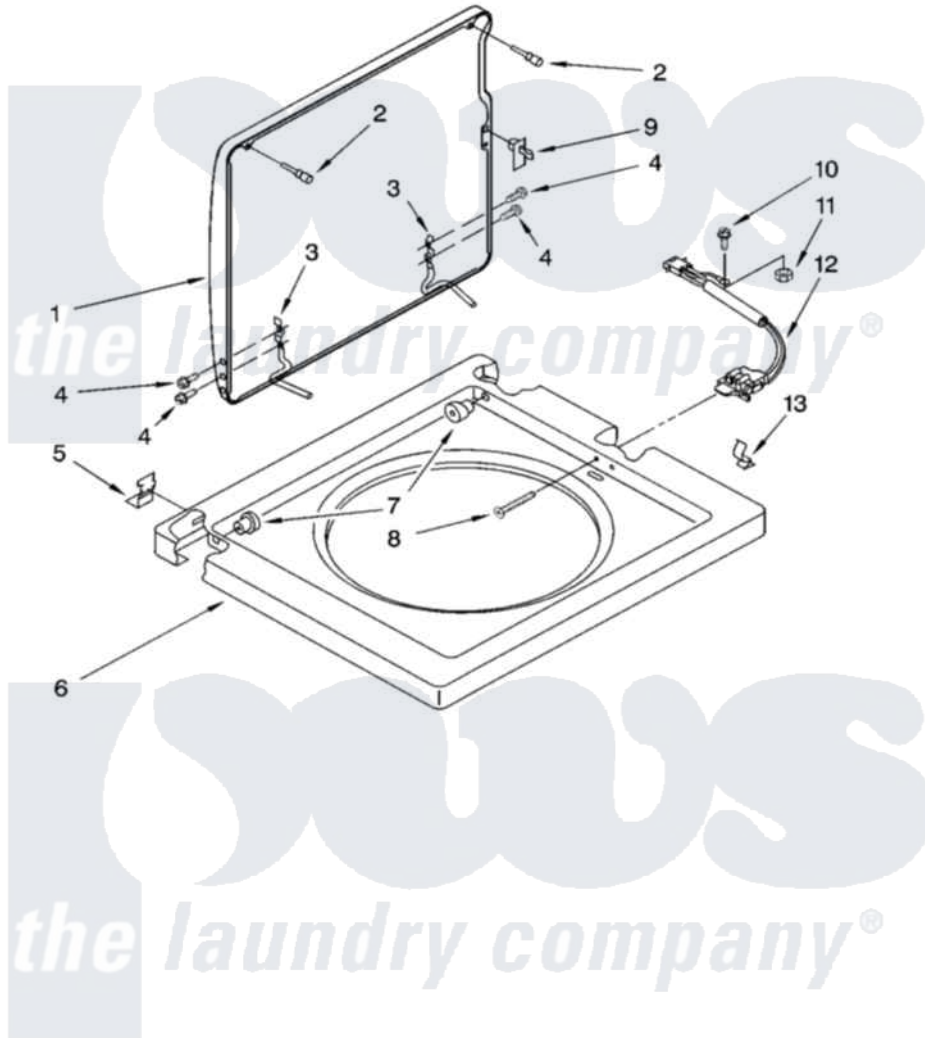

Whirlpool LTG5243DT5 06 - WASHER TOP AND LID PARTS

WASHER TOP AND LID PARTS

For Models: LTG5243DQ5, LTG5243DT5
(Designer White) (Biscuit)

8

8180782

Whirlpool Residential Whirlpool LTG5243DT5 Washer/Dryer Parts Parts Diagram 06 - WASHER TOP AND LID PARTS
Click on the part number to view part

Item	Original Part Number	Replaced By	Status	Part Description
1	3398848			Lid
"	3398849			Lid
2	384475	80011		Bumper
3	91770			Hinge, Lid
4	3351355	W10119828		Screw, Lid Hinge Mounting
5	692985			Clip, Spring
6	384693			Top
"	3978593			Top
7	21258			Bearing, Lid Hinge
8	3356311			Screw And Washer, Lid Switch Shield
9	358684			Strike, Lid Switch
10	3400030	33001178		Back, Tumbler
11	8533959	680762		Nut
12	3355806			Switch, Lid
13	90016			Clip, Pressure Switch Hose