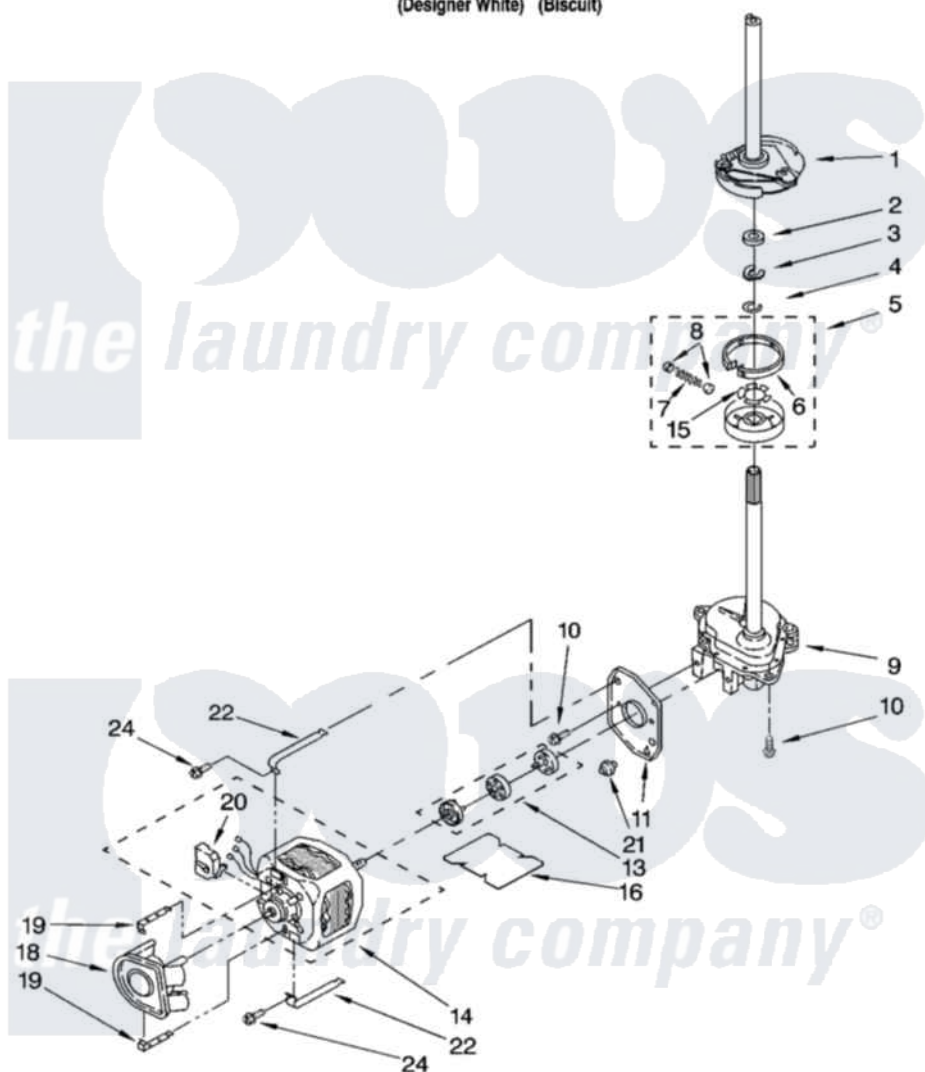

Whirlpool LTG5243DT5 08 - BRAKE, CLUTCH, GEARCASE, MOTOR AND PUMP PARTS

BRAKE, CLUTCH, GEARCASE, MOTOR AND PUMP PARTS

For Models: LTG5243DQ5, LTG5243DTS
(Designer White) (Biscuit)

8180782

11

Whirlpool [Residential Whirlpool LTG5243DT5 Washer/Dryer Parts](#) Parts Diagram 08 - BRAKE, CLUTCH, GEARCASE, MOTOR AND PUMP PARTS

[Click on the part number to view part](#)

Item	Original Part Number	Replaced By	Status	Part Description
1	387948	285792		Basketdrive
2	63292			Washer, Spin Tube Thrust
3	62697	W10080230		Ring, Spin Tube Support
4	63283	285353		Ring
5	3951312	285785		Clutch
6	3951308	285790		Lining
7	3946846	8559387		Spring And Damper Assembly
8	62646			Cap, Clutch Spring
9	3360630	3360629		Gearcase
10	3357334	3400516		Screw Anti-Rattle
11	62611			Plate, Motor Mount To Gearcase
13	3364003	285753A		Coupling
14	661600			Motor, Main Drive
15	3355454			Clip, Main Drive

16	3946532		Shield, Motor
18	3363394		Pump
19	8546127		Retainer, Pump
20	62850	8529896	Switch, Main Drive Motor
21	62691		Grommet, Motor
22	3349637	W10086010	Retainer, Motor
24	3387485	273556	Screw, 10-16 X 5/8