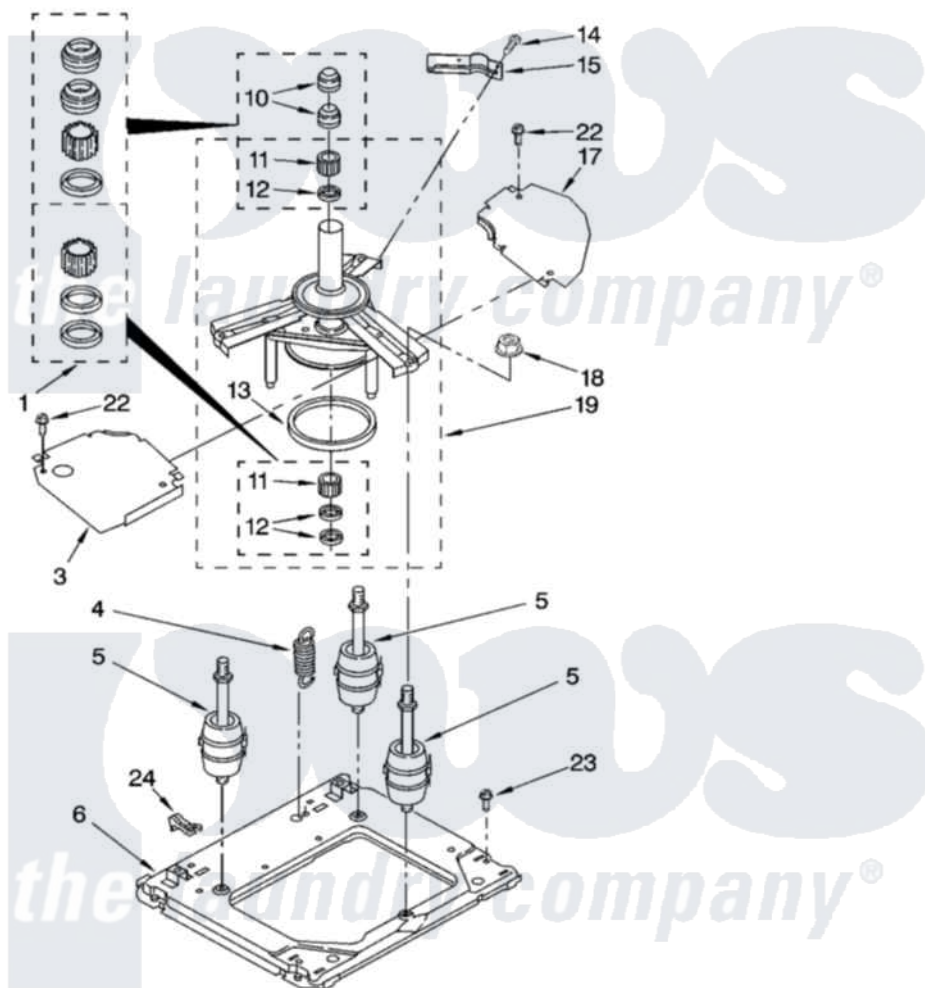

# Whirlpool LTG5243DT5 09 - MACHINE BASE PARTS

## MACHINE BASE PARTS

For Models: LTG5243DQ5, LTG5243DT5  
(Designer White) (Biscuit)

12

8180782

Whirlpool [Residential Whirlpool LTG5243DT5 Washer/Dryer Parts](#) Parts Diagram 09 - MACHINE BASE PARTS

[Click on the part number to view part](#)

Item	Original Part Number	Replaced By	Status	Part Description
1	<a href="#">285203</a>			Centerpost Bearing Kit
3	<a href="#">64137</a>			Shield, Tub
4	388492	<a href="#">W10250667</a>		Spring, Counterweight
5	3406201	<a href="#">W10207783</a>		Spring
6	<a href="#">8577373</a>			Base
10	356934	<a href="#">8577376</a>		Seal, Centerpost
11	3347047	<a href="#">8546455</a>		Bearing, Centerpost
12	357409	<a href="#">359449</a>		Seal, Agitator Shaft
13	<a href="#">63134</a>			Ring, Sound Deadening
14	343641	<a href="#">681414</a>		Screw, 10AB X 1/2
15	<a href="#">63636</a>			Bracket, Counterweight Spring
17	<a href="#">63637</a>			Shield, Tub
18	3351021	<a href="#">279710</a>		Nut
19	<a href="#">63740</a>			Tub Support And Drum
22	<a href="#">90767</a>			Screw, 8A X 3/8 HeX Washer Head Tapping
23	<a href="#">386011</a>			Screw And Washer