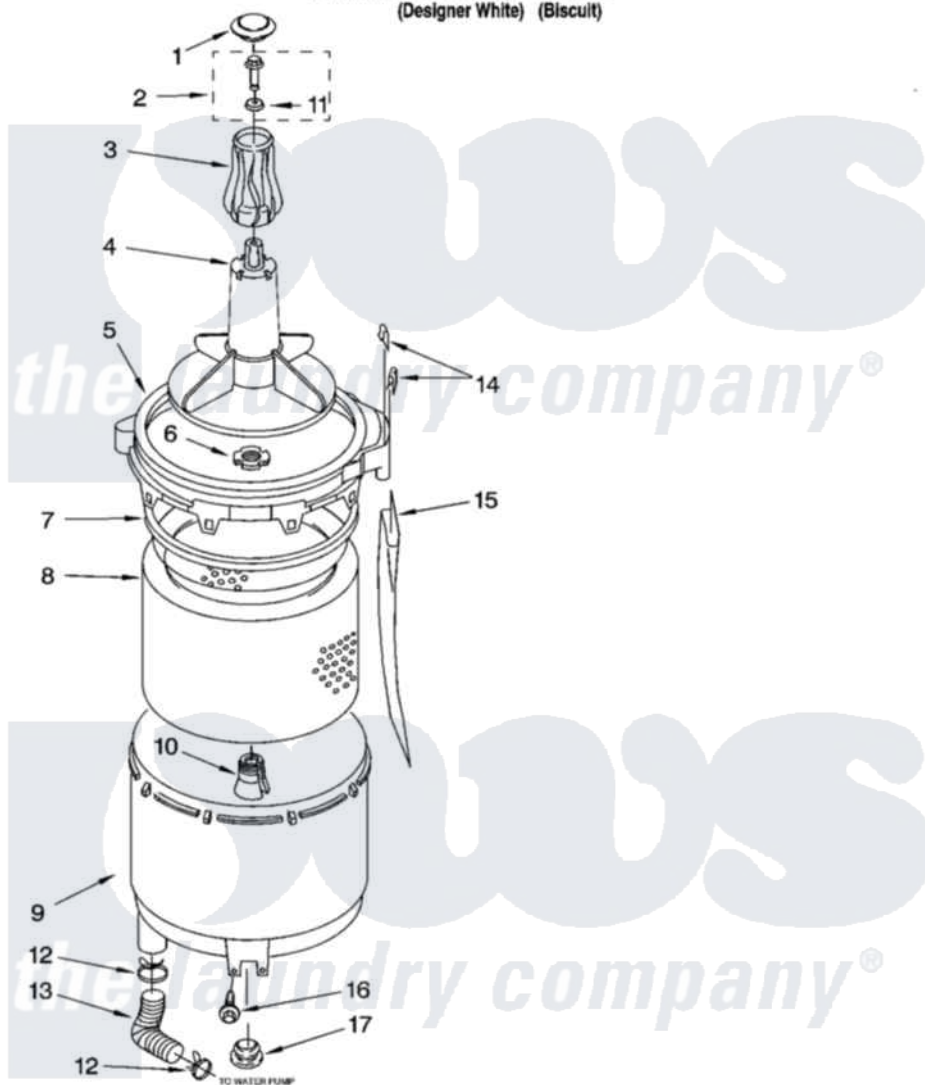

Whirlpool LTG5243DT5 10 - TUB AND BASKET PARTS

TUB AND BASKET PARTS

For Models: LTG5243DQ5, LTG5243DT5
(Designer White) (Biscuit)

8180782

13

Whirlpool [Residential Whirlpool LTG5243DT5 Washer/Dryer Parts](#) Parts Diagram 10 - TUB AND BASKET PARTS
Click on the part number to view part

Item	Original Part Number	Replaced By	Status	Part Description
1	3355758			Cap, Agitator
2	358237			Screw And Washer
3	63840			Filter, Agitator
4	3349098			Agitator
5	64175			Tub Ring And Gasket
6	21366			Nut, Spanner
7	3359587			Gasket, Tub Ring
8	3351985			Basket
9	8066082			Tub
10	389140			Tub Block, Basket Drive
11	3949550			Washer
12	3363366	616099		Clamp
13	8066201	280120		Hose
14	352155			Clip, Retaining
15	356398			Tube, Drain Off
16	357640			Screw And Washer