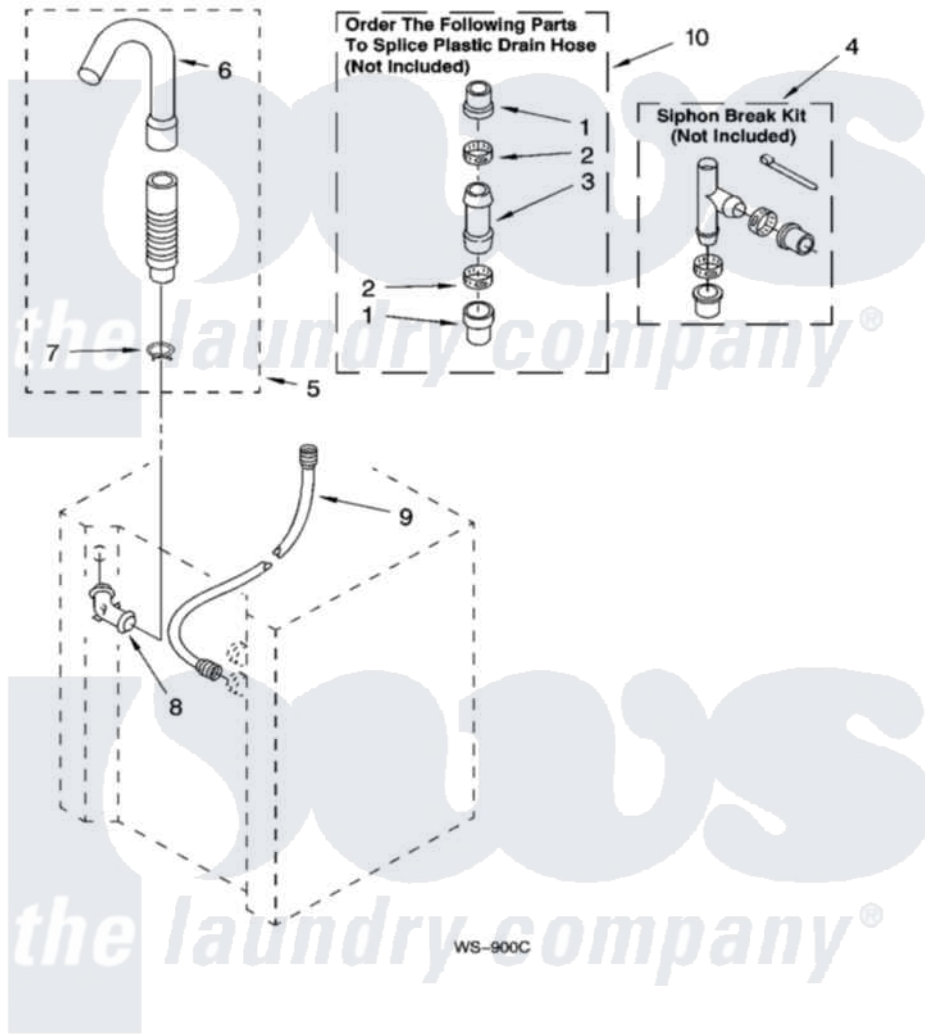

Whirlpool LTG5243DT5 11 - WATER SYSTEM PARTS

WATER SYSTEM PARTS

For Models: LTG5243DQ5, LTG5243DT5
(Designer White) (Biscuit)

14

8180782

Whirlpool Residential Whirlpool LTG5243DT5 Washer/Dryer Parts Parts Diagram 11 - WATER SYSTEM PARTS
Click on the part number to view part

Item	Original Part Number	Replaced By	Status	Part Description
1	285321			Water System Parts
2	65349	285655		Clamp, Hose
3	16272			Connector, Straight
4	285320			Water System Parts
5	661575	285664		Hose
"	8066182	W10108350		Hose, Corrugated Plastic Drain
"	661577	285666		Hose
6	3357027			Nozzle, Hose Drain
7	3357331			Clamp, Drain
8	356739	8557915		Connector, Hose
9	3354858	89503		Hose-Inlet
10	285442			Water System Parts
"	BLANK		Not Available	WS-900C