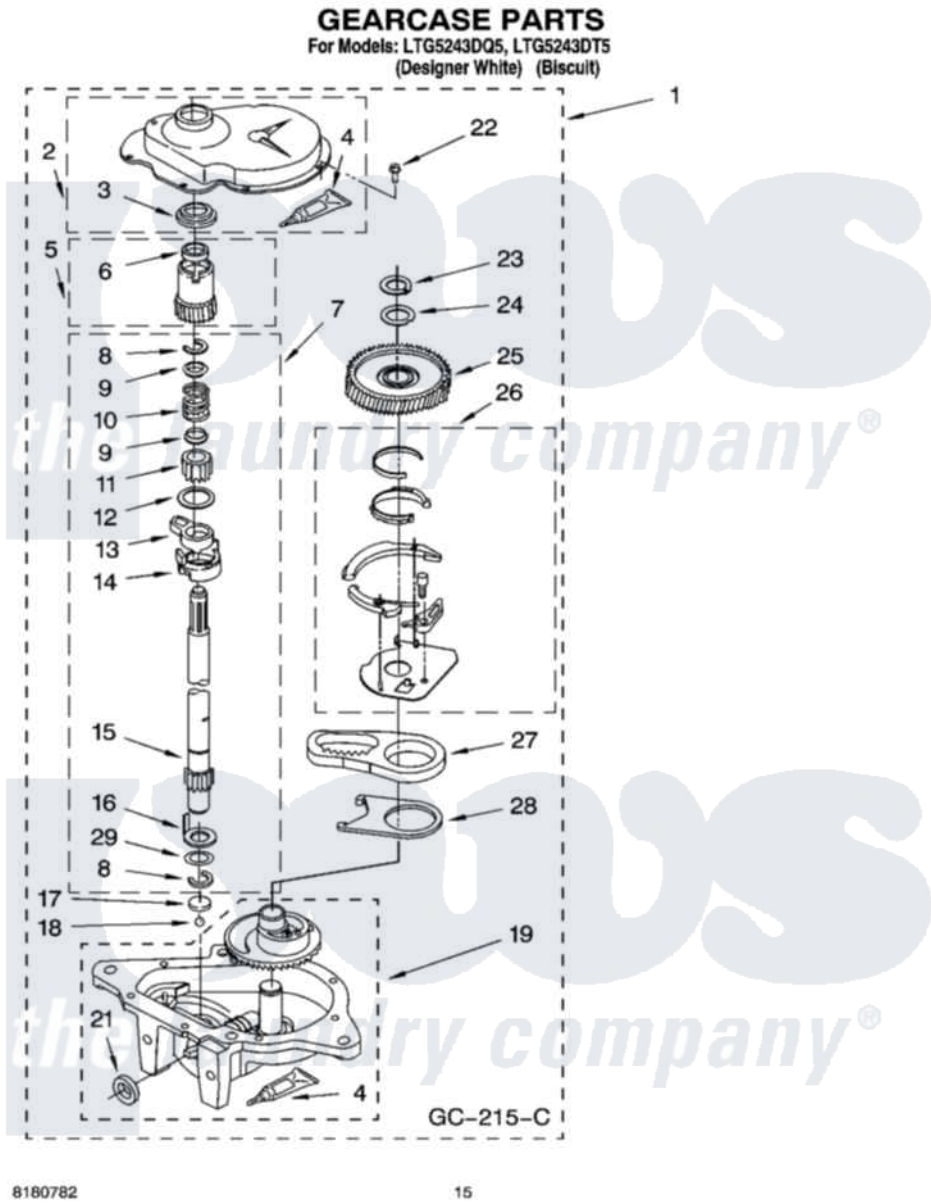

Whirlpool LTG5243DT5 12 - GEARCASE PARTS

Whirlpool [Residential Whirlpool LTG5243DT5 Washer/Dryer Parts](#) Parts Diagram 12 - GEARCASE PARTS
Click on the part number to view part

Item	Original Part Number	Replaced By	Status	Part Description
1	3360630	3360629		Gearcase
2	285202			Cover, Gearcase
3	3349985			Seal, Gearcase Cover
4	285195			Sealer Sealer, Gasket
5	63320	285362		Gear and Pinion
6	356427			Seal, Spin Pinion
7	389387			Shaft, Agitator
8	90369		Not Available	Ring, Retaining (2)
9	62677			Retainer, Spring
10	62676			Spring, Agitator
11	63273	285509		Shaft, Agitator
12	62619			Washer, Agitator Gear
13	62580	285206		Cam-Agitator
14	62581	285206		Cam-Agitator
15	285509			Shaft, Agitator
16	62618			Washer, Cam Thrust

17	16018	285205	Bearing
18	85529	285205	Bearing
19	389230	285515	Gearcase
21	285352		Seal Kit, Thrust Plug
22	3351614		Screw, Gearcase Cover Mounting
23	3362552	285765	Ring-Retr
24	285735	285766	Washer Kit, Thrust
25	62570	285362	Gear and Pinon
26	388253	999516	Shelf-Glas
27	3349296	8546456	Rack, Connecting
28	62621		Actuator, Shift
29	388815		Washer, Intermediate 1 3976263 Miscellaneous Parts Bag 2 3976300 Washer, Inlet Hose 3 3366913 Clamp, Hose