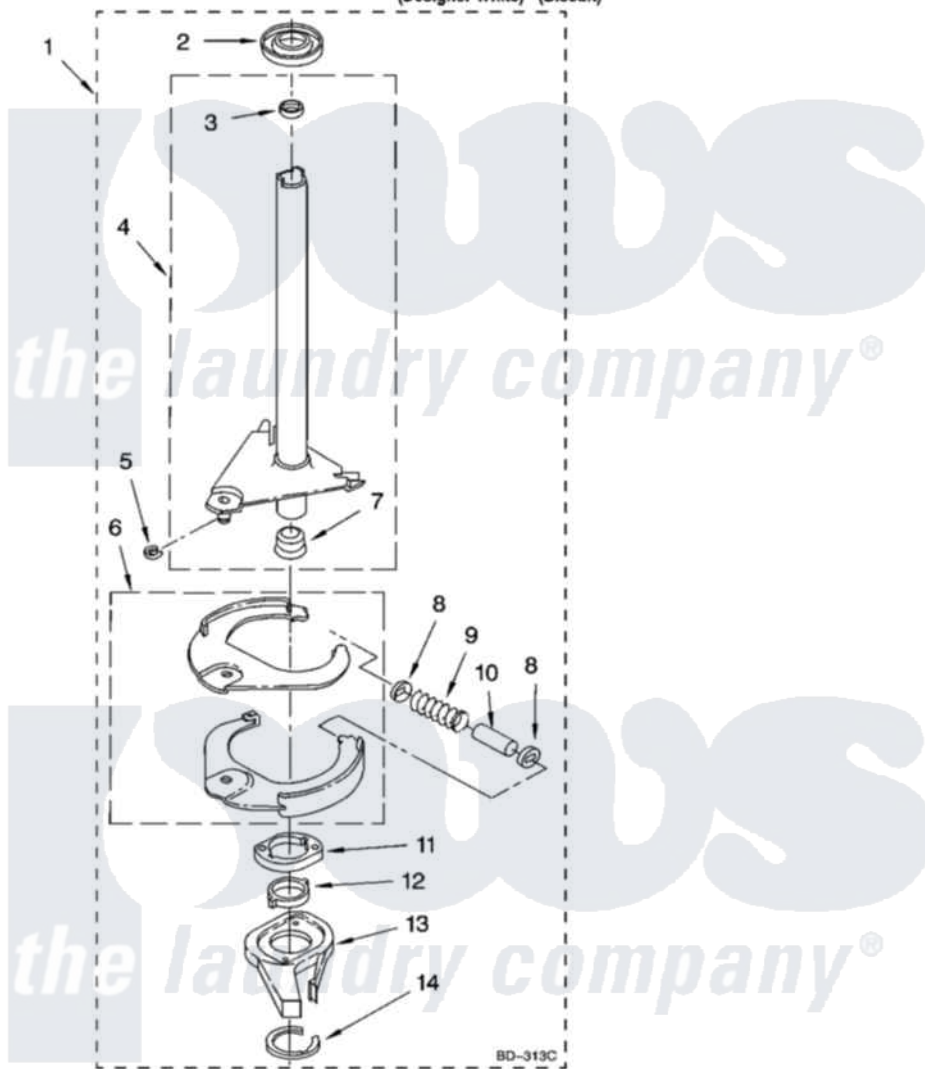

Whirlpool LTG5243DT5 13 - BRAKE AND DRIVE TUBE PARTS

BRAKE AND DRIVE TUBE PARTS

For Models: LTG5243DQ5, LTG5243DT5
(Designer White) (Biscuit)

16

8180782

Whirlpool [Residential Whirlpool LTG5243DT5 Washer/Dryer Parts](#) Parts Diagram 13 - BRAKE AND DRIVE TUBE PARTS

[Click on the part number to view part](#)

Item	Original Part Number	Replaced By	Status	Part Description
1	387948	285792		Basketdrive
2	62658			Ring, Thrust
3	356427			Seal, Spin Pinion
4	64027	64208		Tube-Spin
5	64035	W10083190		Ring, Retaining
6	64232	285438		Shoe-Brake
7	62703	8546462		"T" Bearing, Spin Tube
8	3353956	285658		Sleeve
9	63748			Spring, Brake
10	3355360	285658		Sleeve
11	661516	8546461		Cam, Brake Release
12	63022			Sleeve, Cam
13	64194	285790		Lining
14	90368	W10083200		Ring, Retaining
"	BLANK		Not Available	Following Parts Not Illustrated
"	285208			Lubricant