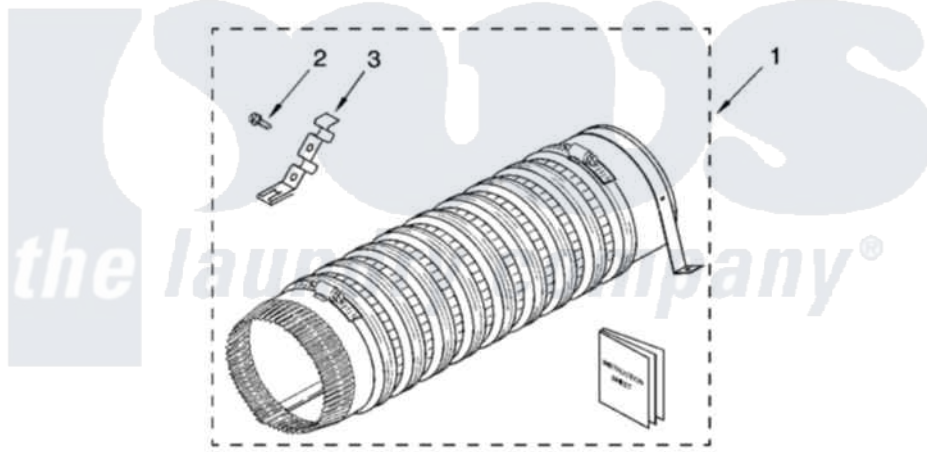

Whirlpool LTG5243DT5 14 - PRODUCT ACCESSORY PARTS

PRODUCT ACCESSORY PARTS

For Models: LTG5243DQ5, LTG5243DT5
(Designer White) (Biscuit)

8180782

17

Whirlpool [Residential Whirlpool LTG5243DT5 Washer/Dryer Parts](#) Parts Diagram 14 - PRODUCT ACCESSORY PARTS

[Click on the part number to view part](#)

Item	Original Part Number	Replaced By	Status	Part Description
1	279823			Side Exhaust Extension Kit
2	488729			Screw
3	3395536			Clip