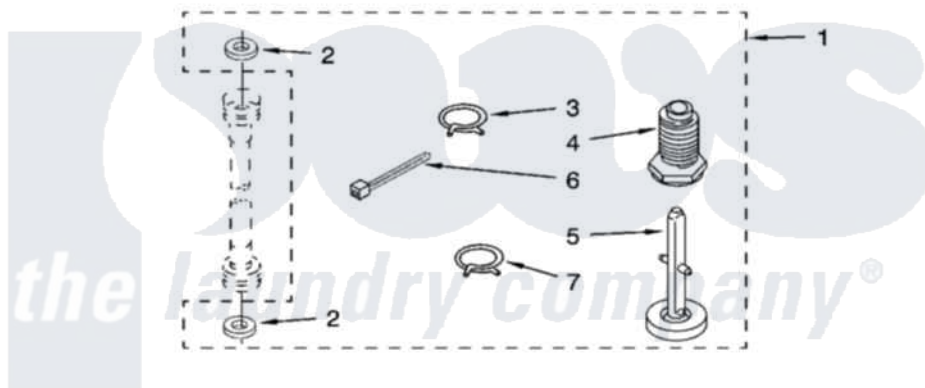

**MISCELLANEOUS PARTS**

For Models: LTG5243DQ5, LTG5243DT5  
(Designer White) (Biscuit)

[Whirlpool Residential Whirlpool LTG5243DT5 Washer/Dryer Parts](#) Parts Diagram 15 - MISCELLANEOUS PARTS  
Click on the part number to view part

Item	Original Part Number	Replaced By	Status	Part Description
1	3359934	<a href="#">W10112403</a>		Miscellaneous Parts Bag
2	<a href="#">16123</a>			Washer Inlet-Hose Miscellaneous Parts Must be Ordered Separately.
3	370445	<a href="#">285655</a>		Clamp, Hose
4	<a href="#">367594</a>			Foot, Front
5	<a href="#">358594</a>			Foot, Rear
6	3347869	<a href="#">W10339879</a>		Tie, Cable
7	<a href="#">3357331</a>			Clamp, Drain