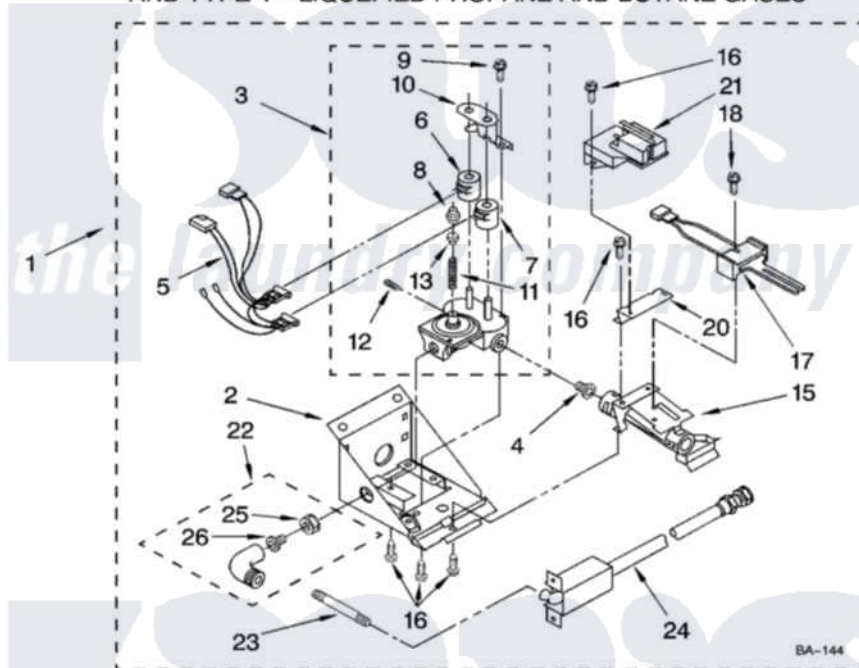

# Whirlpool LTG5243DT5 16 - 3402856 BURNER ASSEMBLY, OPTIONAL PARTS (NOT INCLUDED)

8180782

19

Whirlpool [Residential Whirlpool LTG5243DT5 Washer/Dryer Parts](#) Parts Diagram 16 - 3402856 BURNER ASSEMBLY, OPTIONAL PARTS (NOT INCLUDED).  
Click on the part number to view part

Item	Original Part Number	Replaced By	Status	Part Description
1	3402856	<a href="#">W10492503</a>		Burner-Gas
2	697408		Not Available	Base, Burner
3	3401777	<a href="#">279888</a>		Valve-Assembly
4	<a href="#">234822</a>			Orifice
"	<a href="#">347743</a>			Orifice
5	<a href="#">3401849</a>			Harness
6	<a href="#">694539</a>			Coil, 60 Hz
7	<a href="#">694540</a>			Coil, 60 Hz
8	<a href="#">694424</a>			Leak, Limiter
9	<a href="#">694421</a>			Screw, Bracket Mounting
10	<a href="#">694538</a>			Bracket, Shunt
11	<a href="#">694422</a>			Spring, Regulator
12	239822	<a href="#">W10295523</a>		Plug, Pipe
13	<a href="#">694423</a>			Screw, Regulator Adjustment
15	3392268		Not Available	Burner