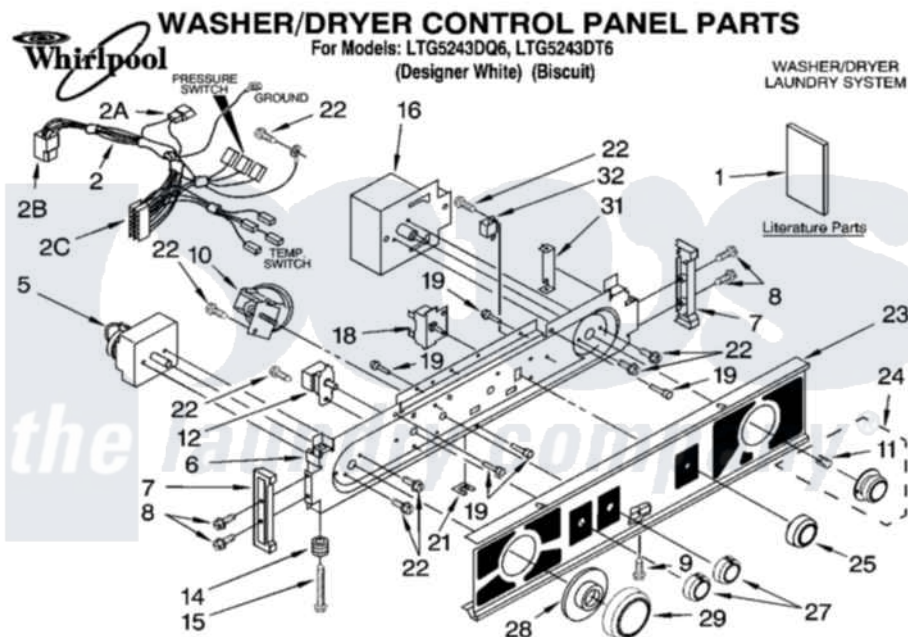

Whirlpool LTG5243DT6 01 - WASHER/DRYER CONTROL PANEL PARTS

10-05 Litho in U.S.A.(LT)

1

Part No. 8180941

Whirlpool [Residential Whirlpool LTG5243DT6 Washer/Dryer Parts](#) Parts Diagram 01 - WASHER/DRYER CONTROL PANEL PARTS

[Click on the part number to view part](#)

Item	Original Part Number	Replaced By	Status	Part Description
1	8577218		Not Available	Installation Instructions
"	8578179		Not Available	Installation Instructions (English)
"	8542754		Not Available	Sheet, Cycle Feature
"	8577335		Not Available	Wiring Diagram
"	3954161		Not Available	Energy Guide
2	8577368			Harness, Console Wiring
"	3350130			Plug, Terminal
"	696073			Receptacle, Connector
"	3948614			Disconnect Block
5	3952499			Timer, Control
6	8528154			Bracket, Control
7	692993			End Cap, Console
"	3978584			End Cap, Console
8	348689			Screw, End Cap Mounting
9	694091			Trim, Side Right Hand

10	3362987		Switch, Water Level
11	688805		Clip, Spring Knob
12	8054142		Switch, Water Temperature
14	693151		Spring, Console Lock
15	3400860		Screw, Console Lock
16	3406720		Timer, Control
18	3977456		Switch, Push-To-Start
19	693152		Bumper, Console
21	694037		Clip, Console
22	3390646	W10139210	Screw, 8-18 X 5/16
23	3977194		Panel, Control
"	3977195		Panel, Control
24	3957752		Knob, Timer
"	3957753		Knob, Timer
25	3957800		Knob, Push-To-Start
"	3957801		Knob, Push-To-Start
27	3957796		Knob, Control
"	3957797		Knob, Push-To-Start
28	3957841		Dial, Timer
"	3957842		Dial, Timer
29	3957821		Knob, Timer
"	3957822		Knob, Timer
31	692983		Lock, Console
32	694419		Mini-Buzzer