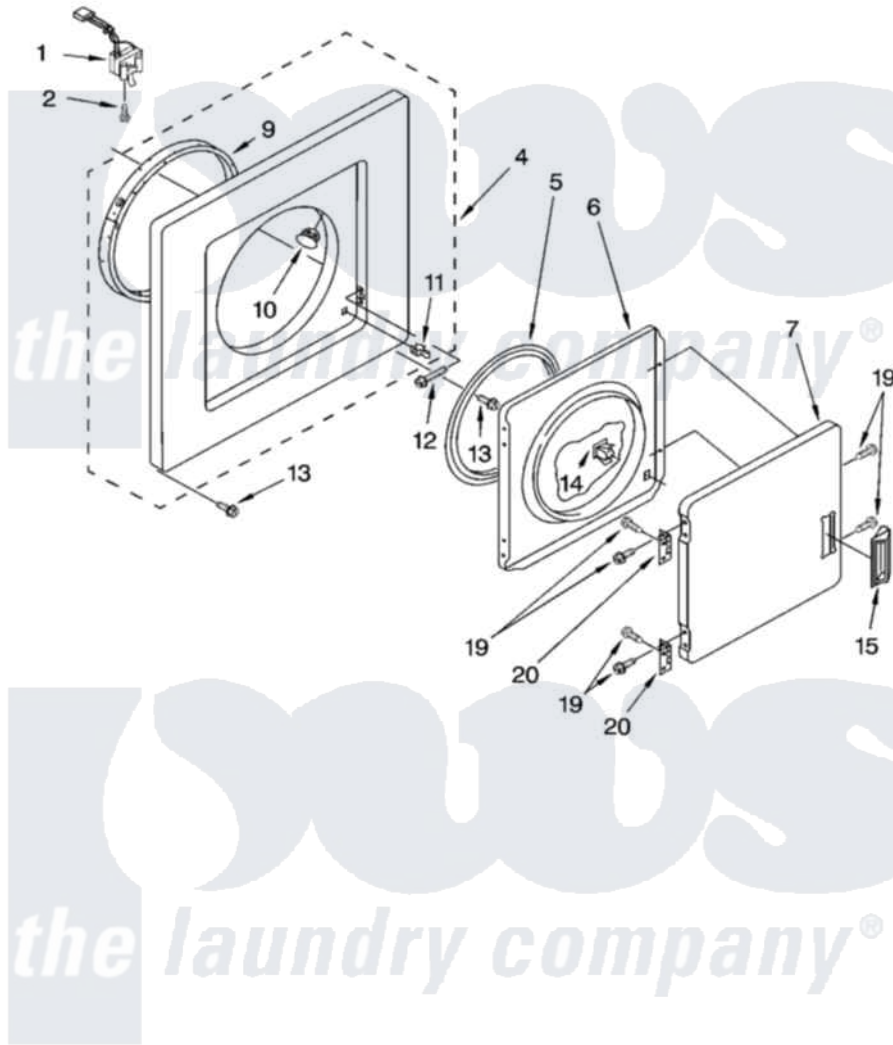

Whirlpool LTG5243DT6 02 - DRYER FRONT PANEL AND DOOR PARTS

DRYER FRONT PANEL AND DOOR PARTS

For Models: LTG5243DQ6, LTG5243DT6
(Designer White) (Biscuit)

2

8180941

Whirlpool [Residential Whirlpool LTG5243DT6 Washer/Dryer Parts](#) Parts Diagram 02 - DRYER FRONT PANEL AND DOOR PARTS

[Click on the part number to view part](#)

Item	Original Part Number	Replaced By	Status	Part Description
1	3406108			Door Switch
2	697773	3395530		Screw
4	692619	285314		Panel
"	3978587	285836		Panel
5	3390734			Seal, Door
6	695656	280077		Door
7	348205			Door, Front
"	3978598			Door, Front
9	8066123	279264		Air Channel Box
10	685203	279220		Clip
11	696144	279570		Latch
12	3390663	681414		Screw, 10AB X 1/2
13	343641	681414		Screw, 10AB X 1/2
14	3389441			Door Catch Assembly
15	686711			Handle, Door
"	3978592			Handle, Door