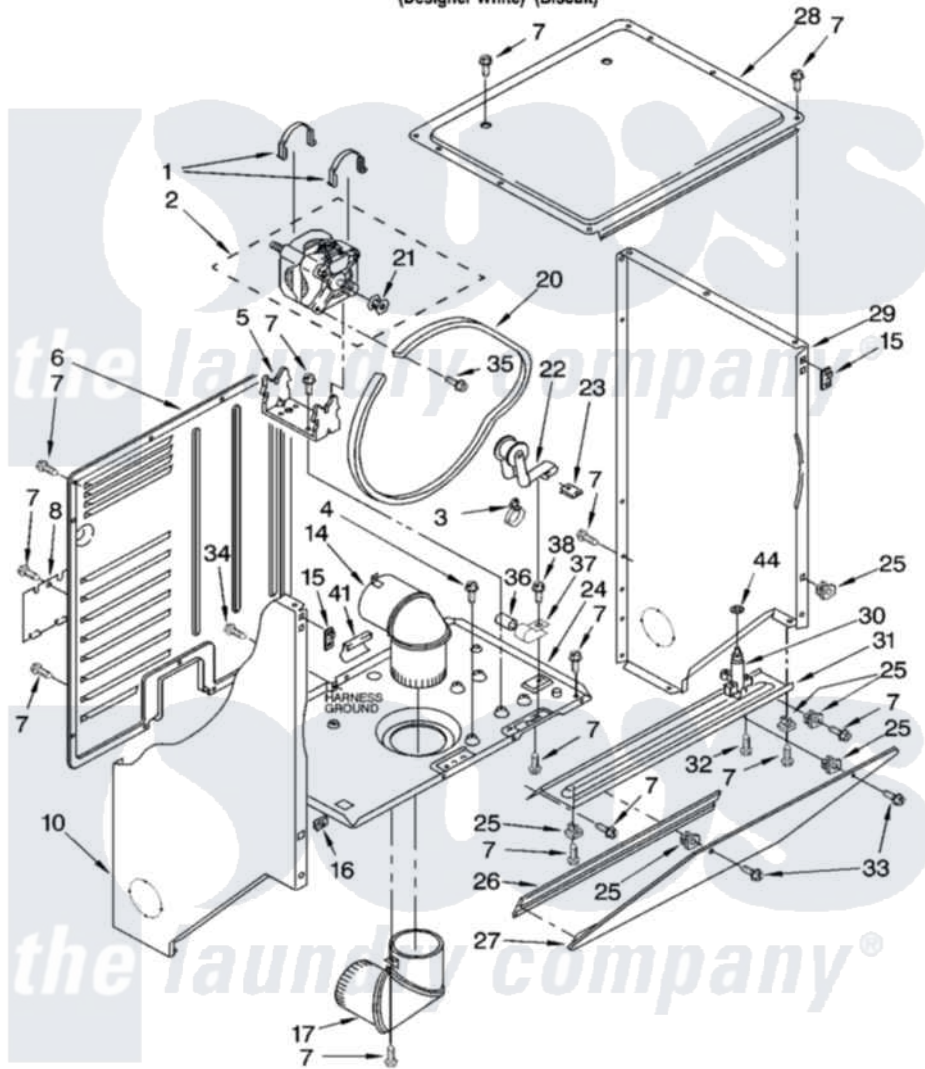

Whirlpool LTG5243DT6 03 - DRYER CABINET AND MOTOR PARTS

DRYER CABINET AND MOTOR PARTS

For Models: LTG5243DQ6, LTG5243DT6
(Designer White) (Biscuit)

8180941

3

Whirlpool [Residential Whirlpool LTG5243DT6 Washer/Dryer Parts](#) Parts Diagram 03 - DRYER CABINET AND MOTOR PARTS

[Click on the part number to view part](#)

Item	Original Part Number	Replaced By	Status	Part Description
1	660658			Clamp, Motor Mounting 343481 685441
2	8538265	8539558		Motor-Drive
3	3352501	8559320		Restraint, Hose
4	3351614			Screw, Gearcase Cover Mounting
5	696541			Bracket, Motor
6	3390405	280069		Panel
7	343641	681414		Screw, 10AB X 1/2
8	3394228			Cover, Terminal Block
10	3402293			Panel, Side
"	3978589			Panel, Side
14	3399602			Elbow, Upper
15	3394083			Clip, Front Panel
16	98234			Clip, U-Bend
17	3399603			Elbow, Lower

20	8066064	3394652	Belt, Drive
21	8066051		Pulley, Motor
22	691366		Idler And Pulley Assembly
23	692771		Nut, Idler Bracket To Base
24	3399633		Base, Dryer
25	692400		Nut, Push-In
26	692926		Cove, Transition Panel
27	692933		Panel, Transition
"	3978591		Panel, Transition
28	692641		Top, Dryer
29	3402287		Panel, Side
"	3978590		Panel, Side
30	693145		Latch, Lid
31	692781		Closure, Control Area
"	3978599		Closure, Control Area
32	354975		Screw And Washer
33	693304		Screw And Washer
34	697776	4331106	Screw, No.10-32 X 7/16
35	3390631		Screw, 10-16 X 3/8
36	8572717		Capacitor, Motor Start
37	357030		Clamp, Capacitor
38	343641	681414	Screw, 10AB X 1/2
41	686770	686769	Protector, Support
44	90296		Nut, Push On