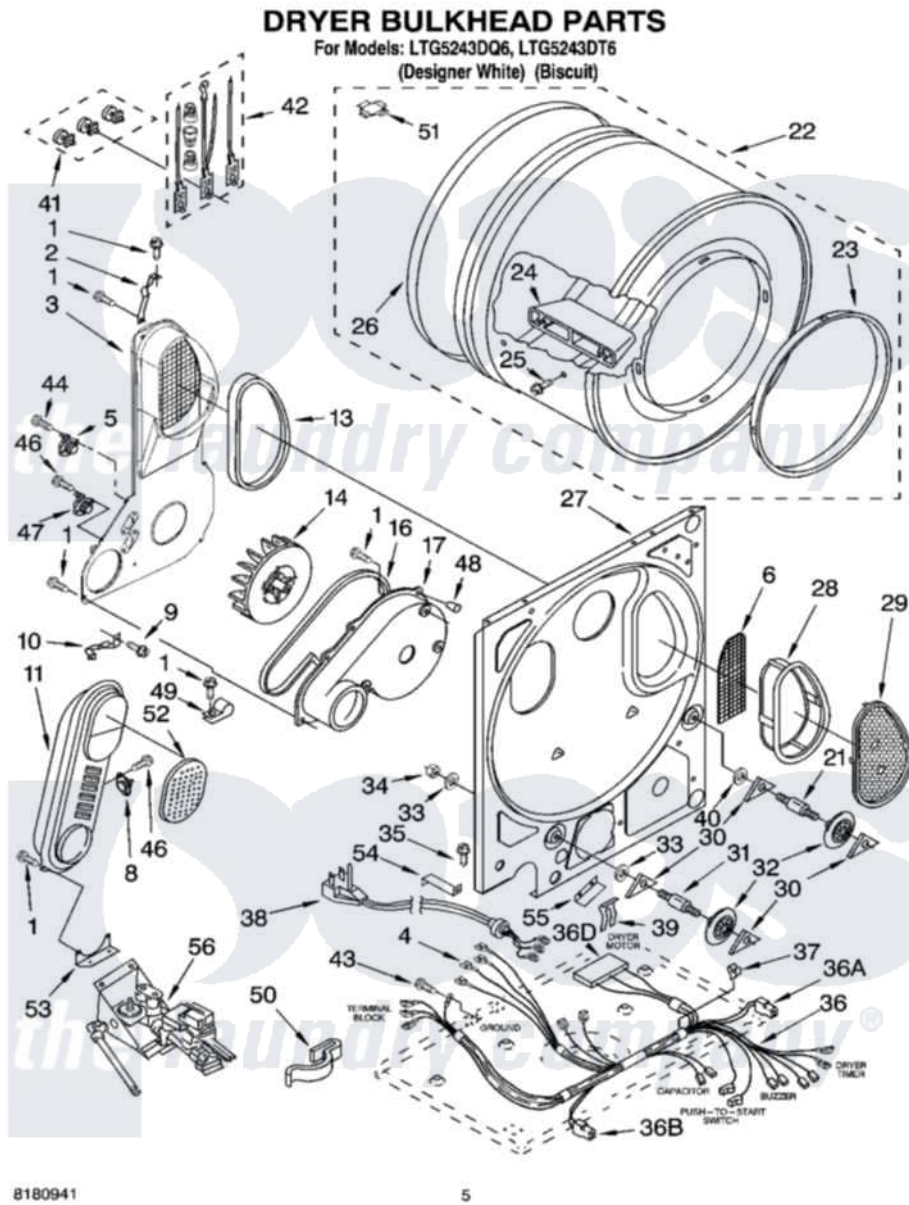

# Whirlpool LTG5243DT6 04 - DRYER BULKHEAD PARTS

Whirlpool Residential Whirlpool LTG5243DT6 Washer/Dryer Parts Parts Diagram 04 - DRYER BULKHEAD PARTS  
Click on the part number to view part

Item	Original Part Number	Replaced By	Status	Part Description
1	343641	<a href="#">681414</a>		Screw, 10AB X 1/2
2	3395396	<a href="#">345396</a>		Clip, Air Duct To Bulkhead
3	8566187	<a href="#">8566186</a>		Air Duct And Bracket
4	<a href="#">94614</a>			Terminal
5	<a href="#">3398128</a>			Thermostat, Internal Bias
6	<a href="#">348378</a>			Screen, Back-Up
8	<a href="#">3403140</a>			Thermostat, High-Limit 205F
9	<a href="#">489463</a>			Screw, 8-18 X 1/16
10	3398161			CLIP
11	697269	<a href="#">280007</a>		Box-Heater
13	<a href="#">339956</a>			Seal, Air Duct To Bulkhead
14	<a href="#">696426</a>			Wheel, Blower
16	<a href="#">8066094</a>			Seal, Fan Scroll
17	<a href="#">696418</a>			Fan Scroll
21	3399507	<a href="#">W10359269</a>		Shaft, Drum Roller Threads
22	695943	<a href="#">3391834</a>		Drum