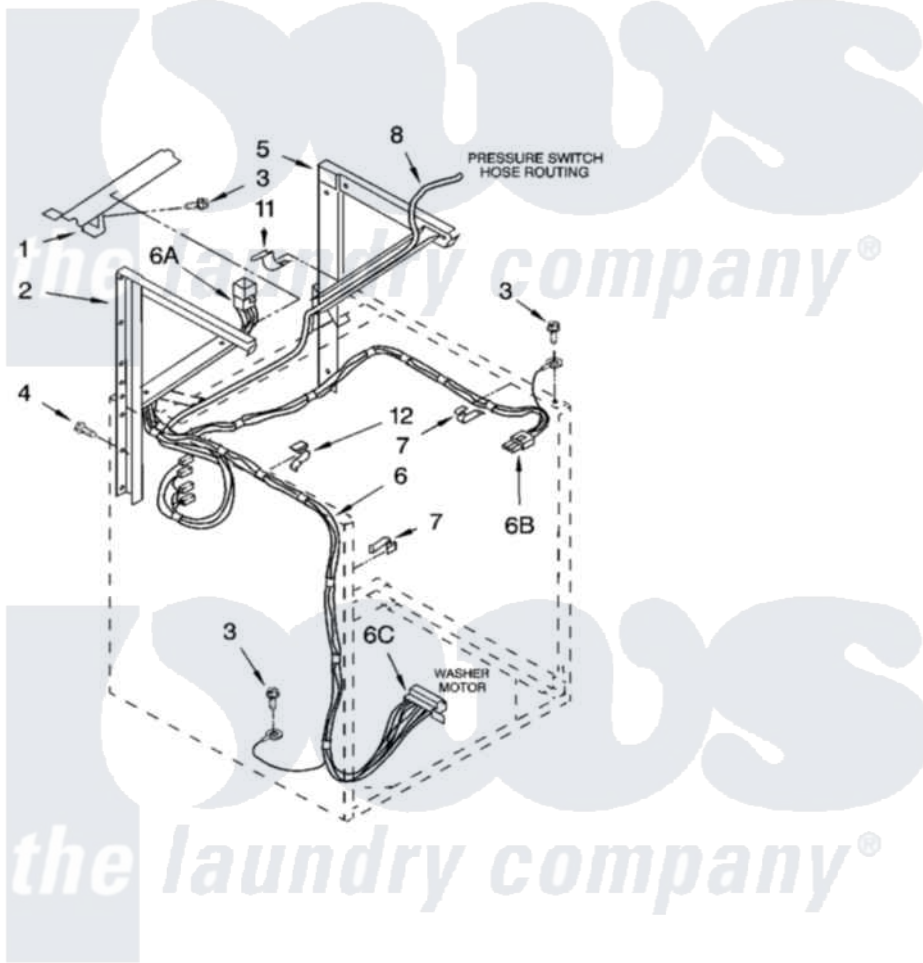

Whirlpool LTG5243DT6 05 - DRYER SUPPORT AND WASHER PARTS

DRYER SUPPORT AND WASHER PARTS

For Models: LTG5243DQ6, LTG5243DT6
(Designer White) (Biscuit)

8180941

7

Whirlpool Residential Whirlpool LTG5243DT6 Washer/Dryer Parts Parts Diagram 05 - DRYER SUPPORT AND WASHER PARTS

Click on the part number to view part

Item	Original Part Number	Replaced By	Status	Part Description
1	694304			Cover, Channel
2	692647			Support, Dryer
3	343641	681414		Screw, 10AB X 1/2
4	3400000			Screw, 10-24 X 3/8
5	692646			Support, Dryer
6	3957867			Harness, Upper
"	696074		Not Available	Plug, Terminal (12-Way) (Connects With Automatic Console Harness)
"	62889			Receptacle, Terminal
"	62505			Block, Disconnect
7	3347812	8528351		Clip
8	8066080	353244		Hose, Pressure Switch
11	90016			Clip, Pressure Switch Hose
12	693141		Not Available	Clip, Wiring Harness (3)