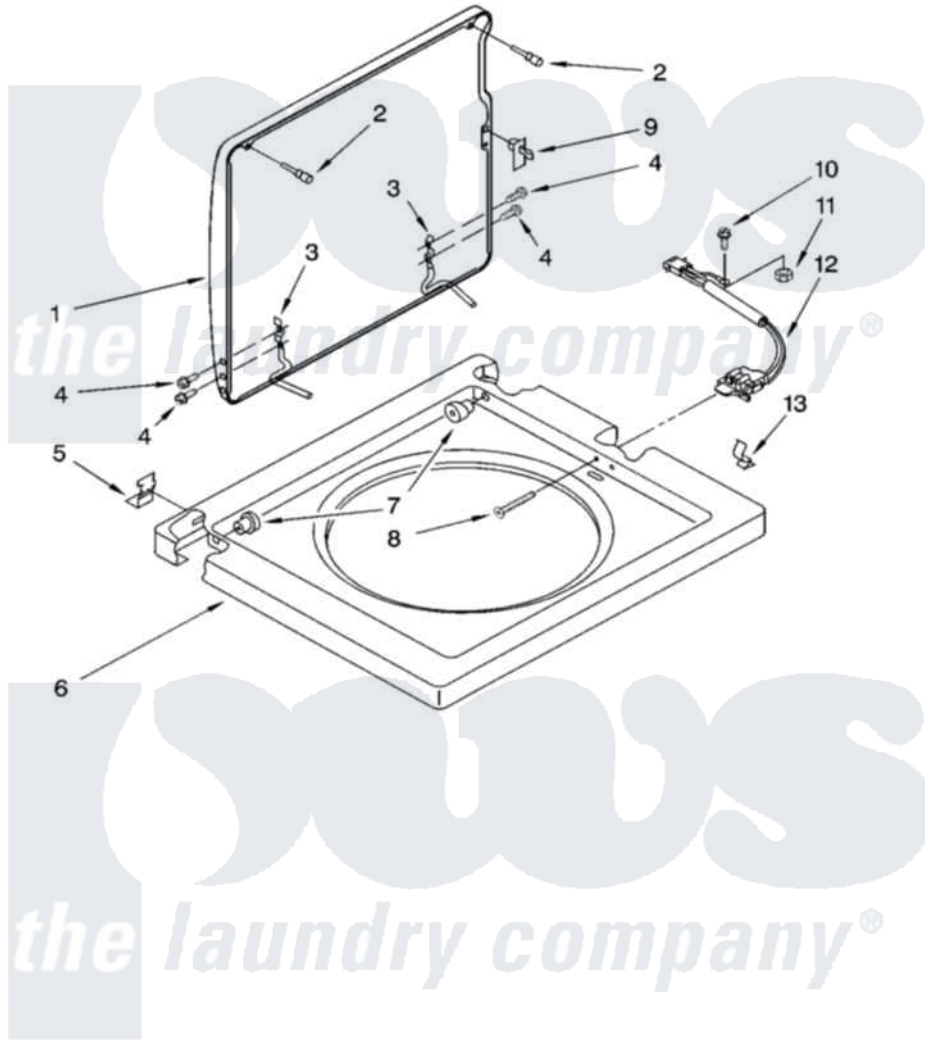

Whirlpool LTG5243DT6 06 - WASHER TOP AND LID PARTS

WASHER TOP AND LID PARTS

For Models: LTG5243DQ6, LTG5243DT6
(Designer White) (Biscuit)

8

8180941

Whirlpool [Residential Whirlpool LTG5243DT6 Washer/Dryer Parts](#) Parts Diagram 06 - WASHER TOP AND LID PARTS
Click on the part number to view part

Item	Original Part Number	Replaced By	Status	Part Description
1	3398848			Lid
"	3398849			Lid
2	384475	80011		Bumper
3	91770			Hinge, Lid
4	3351355	W10119828		Screw, Lid Hinge Mounting
5	692985			Clip, Spring
6	384693			Top
"	3978593			Top
7	21258			Bearing, Lid Hinge
8	3356311			Screw And Washer, Lid Switch Shield
9	358684			Strike, Lid Switch
10	3400030	33001178		Back, Tumbler
11	8533959	680762		Nut
12	3355806			Switch, Lid
13	90016			Clip, Pressure Switch Hose