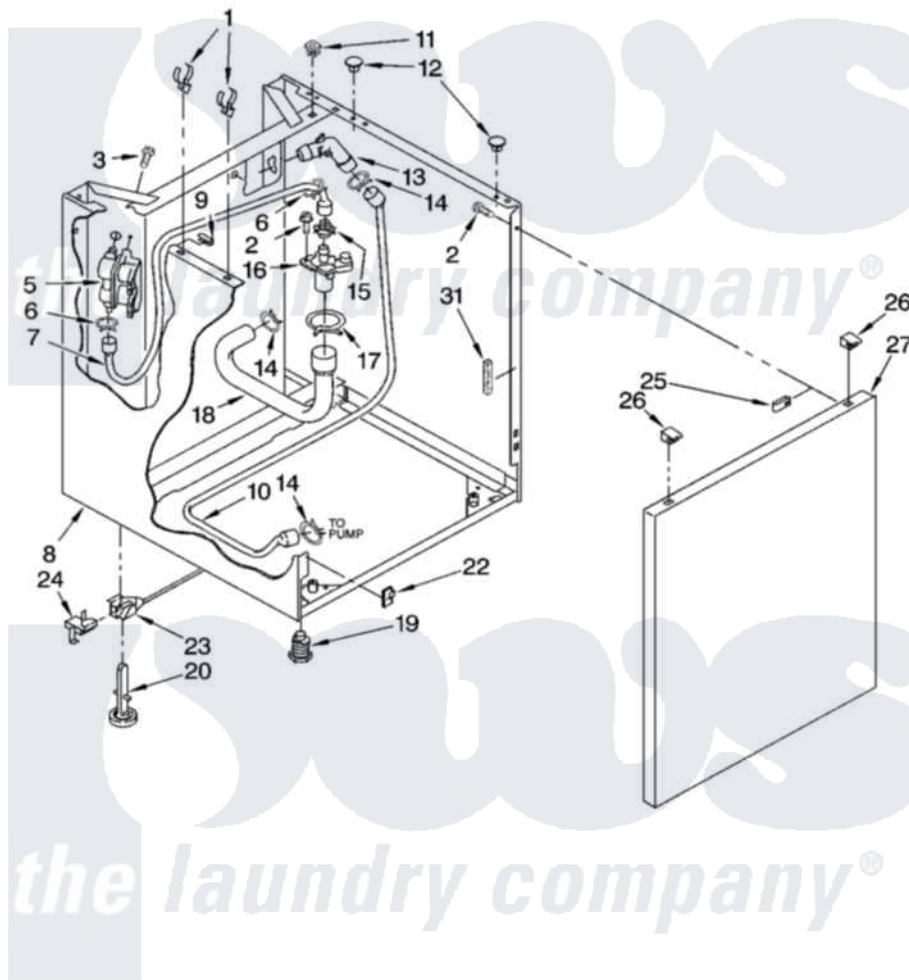

Whirlpool LTG5243DT6 07 - WASHER CABINET PARTS

WASHER CABINET PARTS

For Models: LTG5243DQ6, LTG5243DT6
(Designer White) (Biscuit)

8180941

9

Whirlpool [Residential Whirlpool LTG5243DT6 Washer/Dryer Parts](#) Parts Diagram 07 - WASHER CABINET PARTS
Click on the part number to view part

Item	Original Part Number	Replaced By	Status	Part Description
1	356746			Clip, Condenser
2	343641	681414		Screw, 10AB X 1/2
3	9740848			Screw, Mixing Valve Mounting
5	3952163	285805		Valve-Inlet
6	370451	596669		Clamp, Manifold
7	692699			Hose, Water Inlet
8	696013			Cabinet
"	3978594			Cabinet
9	3390046			Protector, Edge
10	696710			Hose, Drain
11	692400			Nut, Push-In
12	660975			Plug, Top To Cabinet
13	8557915			Connector, Hose
14	370445	285655		Clamp, Hose
15	356471			Cap, Siphon Break
16	356363			Siphon Break

17	272861	Not Available	Clamp, Hose
18	696394		Hose, Water Inlet
19	367594		Foot, Front
20	358594		Foot, Rear
22	3394083		Clip, Front Panel
23	358652		Link, Leveling
24	359364		Clip, Leveling Mechanism
25	98234		Clip, U-Bend
26	345670		Lock, Top
27	692628		Panel, Front
"	3978596		Panel, Front
31	3350013		Foam