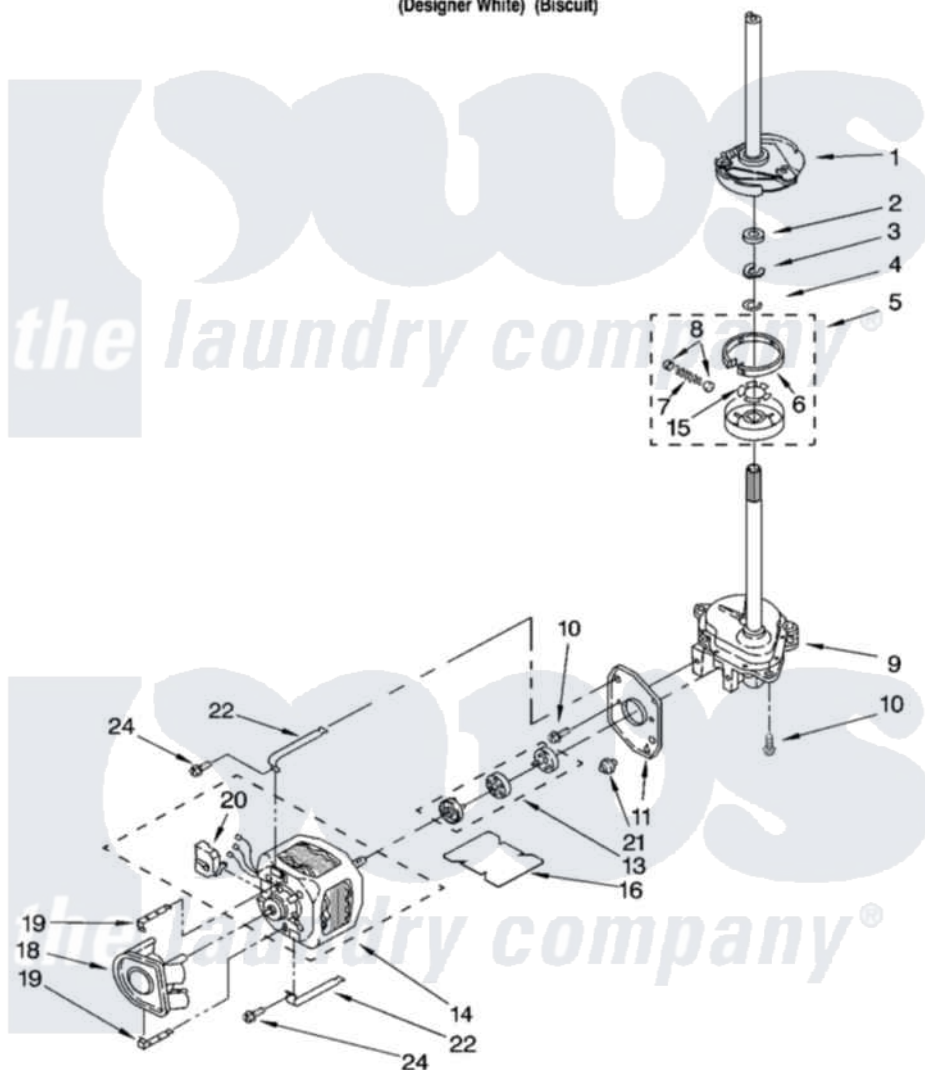

Whirlpool LTG5243DT6 08 - BRAKE, CLUTCH, GEARCASE, MOTOR AND PUMP PARTS

BRAKE, CLUTCH, GEARCASE, MOTOR AND PUMP PARTS

For Models: LTG5243DQ6, LTG5243DT6

(Designer White) (Biscuit)

8180941

11

Whirlpool [Residential Whirlpool LTG5243DT6 Washer/Dryer Parts](#) Parts Diagram 08 - BRAKE, CLUTCH, GEARCASE, MOTOR AND PUMP PARTS

[Click on the part number to view part](#)

Item	Original Part Number	Replaced By	Status	Part Description
1	387948	285792		Basketdrive
2	63292			Washer, Spin Tube Thrust
3	62697	W10080230		Ring, Spin Tube Support
4	63283	285353		Ring
5	3951312	285785		Clutch
6	3951308	285790		Lining
7	3946846	8559387		Spring And Damper Assembly
8	62646			Cap, Clutch Spring
9	3360630	3360629		Gearcase
10	3357334	3400516		Screw Anti-Rattle
11	62611			Plate, Motor Mount To Gearcase
13	3364003	285753A		Coupling
14	661600			Motor, Main Drive
15	3355454			Clip, Main Drive

16	3946532		Shield, Motor
18	3363394		Pump
19	8546127		Retainer, Pump
20	62850	8529896	Switch, Main Drive Motor
21	62691		Grommet, Motor
22	3349637	W10086010	Retainer, Motor
24	3387485	273556	Screw, 10-16 X 5/8