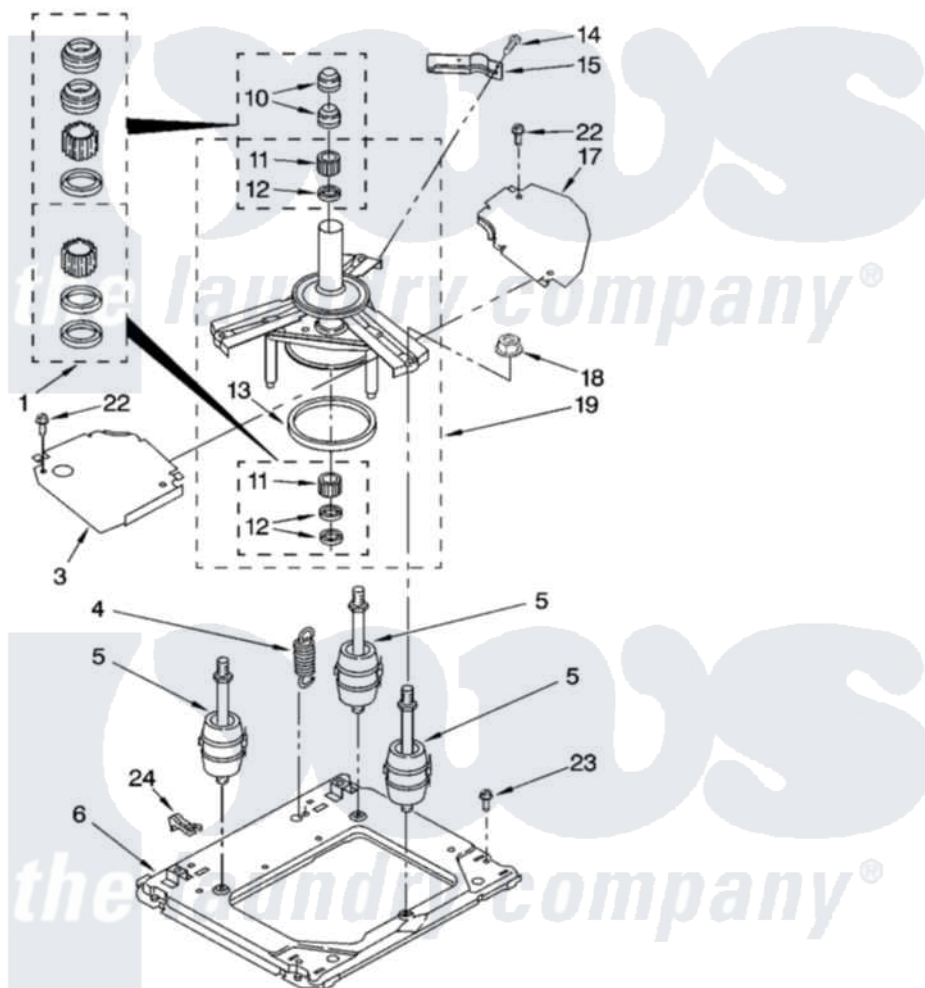

Whirlpool LTG5243DT6 09 - MACHINE BASE PARTS

MACHINE BASE PARTS

For Models: LTG5243DQ6, LTG5243DT6

(Designer White) (Biscuit)

12

8180941

Whirlpool [Residential Whirlpool LTG5243DT6 Washer/Dryer Parts](#) Parts Diagram 09 - MACHINE BASE PARTS

[Click on the part number to view part](#)

| Item | Original Part Number | Replaced By | Status | Part Description |
|------|-------------------------|---------------------------|--------|---|
| 1 | 285203 | | | Centerpost Bearing Kit |
| 3 | 64137 | | | Shield, Tub |
| 4 | 388492 | W10250667 | | Spring, Counterweight |
| 5 | 3406201 | W10207783 | | Spring |
| 6 | 8577373 | | | Base |
| 10 | 356934 | 8577376 | | Seal, Centerpost |
| 11 | 3347047 | 8546455 | | Bearing, Centerpost |
| 12 | 357409 | 359449 | | Seal, Agitator Shaft |
| 13 | 63134 | | | Ring, Sound Deadening |
| 14 | 343641 | 681414 | | Screw, 10AB X 1/2 |
| 15 | 63636 | | | Bracket, Counterweight Spring |
| 17 | 63637 | | | Shield, Tub |
| 18 | 3351021 | 279710 | | Nut |
| 19 | 63740 | | | Tub Support And Drum |
| 22 | 90767 | | | Screw, 8A X 3/8 HeX Washer Head Tapping |
| 23 | 386011 | | | Screw And Washer |