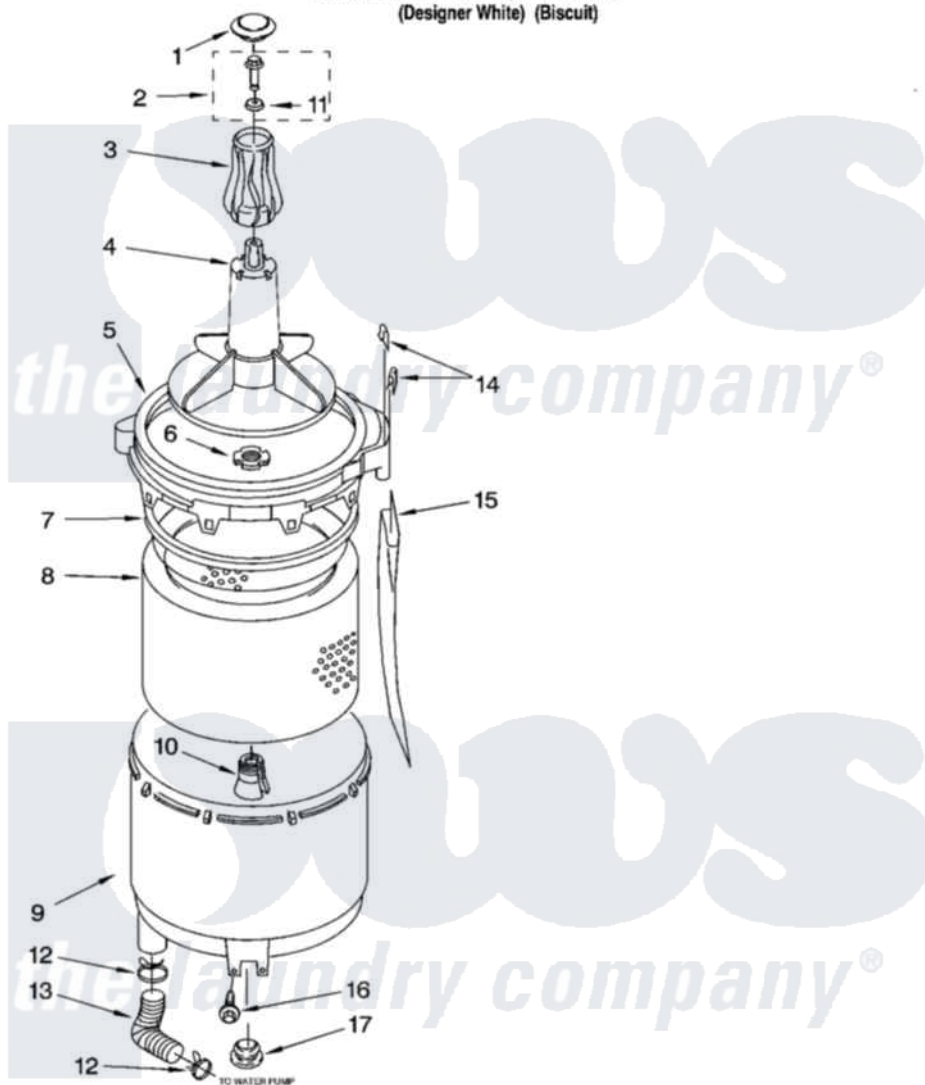

Whirlpool LTG5243DT6 10 - TUB AND BASKET PARTS

TUB AND BASKET PARTS

For Models: LTG5243DQ6, LTG5243DT6
(Designer White) (Biscuit)

8180941

13

Whirlpool [Residential Whirlpool LTG5243DT6 Washer/Dryer Parts](#) Parts Diagram 10 - TUB AND BASKET PARTS
Click on the part number to view part

Item	Original Part Number	Replaced By	Status	Part Description
1	3355758			Cap, Agitator
2	358237			Screw And Washer
3	63840			Filter, Agitator
4	3349098			Agitator
5	64175			Tub Ring And Gasket
6	21366			Nut, Spanner
7	3359587			Gasket, Tub Ring
8	3351985			Basket
9	8066082			Tub
10	389140			Tub Block, Basket Drive
11	3949550			Washer
12	3363366	616099		Clamp
13	8066201	280120		Hose
14	352155			Clip, Retaining
15	356398			Tube, Drain Off
16	357640			Screw And Washer