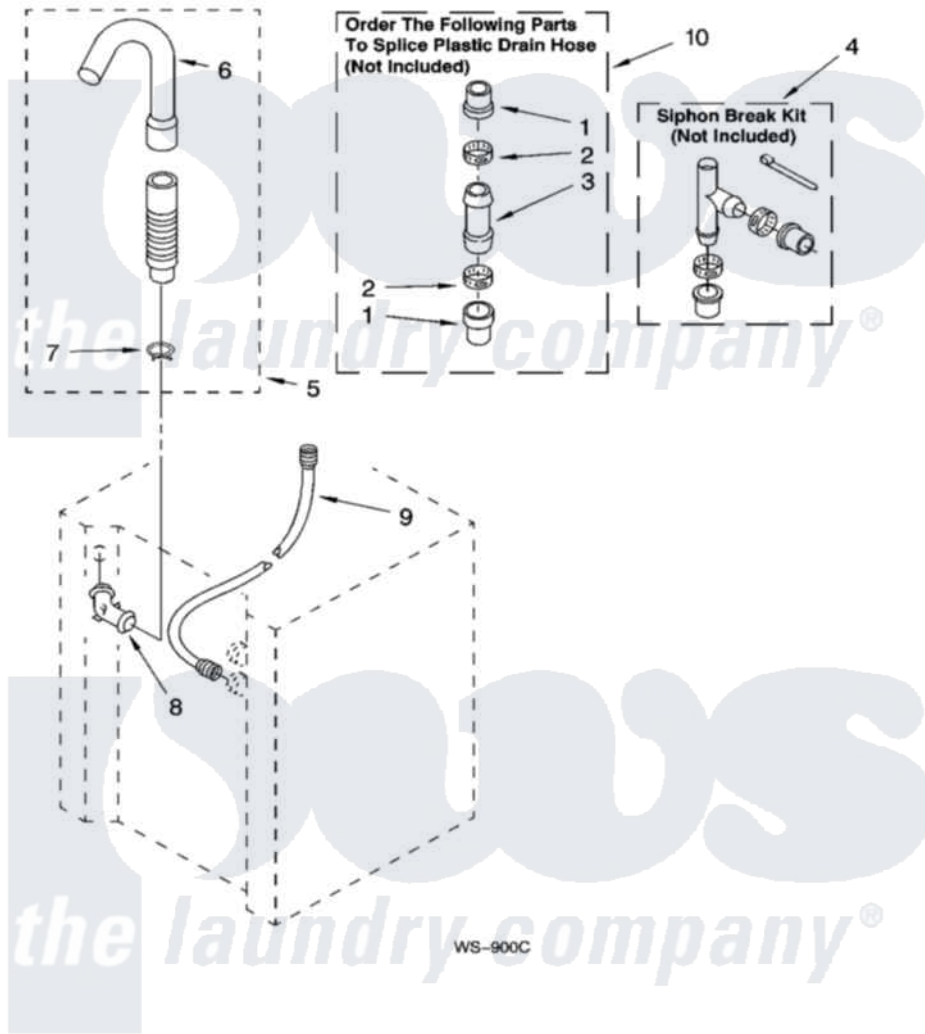

# Whirlpool LTG5243DT6 11 - WATER SYSTEM PARTS

## WATER SYSTEM PARTS

For Models: LTG5243DQ6, LTG5243DT6  
(Designer White) (Biscuit)

14

8180941

Whirlpool Residential Whirlpool LTG5243DT6 Washer/Dryer Parts Parts Diagram 11 - WATER SYSTEM PARTS  
Click on the part number to view part

Item	Original Part Number	Replaced By	Status	Part Description
1	<a href="#">285321</a>			Water System Parts
2	65349	<a href="#">285655</a>		Clamp, Hose
3	<a href="#">16272</a>			Connector, Straight
4	<a href="#">285320</a>			Water System Parts
5	661575	<a href="#">285664</a>		Hose
"	8066182	<a href="#">W10108350</a>		Hose, Corrugated Plastic Drain
"	661577	<a href="#">285666</a>		Hose
6	<a href="#">3357027</a>			Nozzle, Hose Drain
7	<a href="#">3357331</a>			Clamp, Drain
8	356739	<a href="#">8557915</a>		Connector, Hose
9	3354858	<a href="#">89503</a>		Hose-Inlet
10	<a href="#">285442</a>			Water System Parts
"	BLANK		Not Available	WS-900C