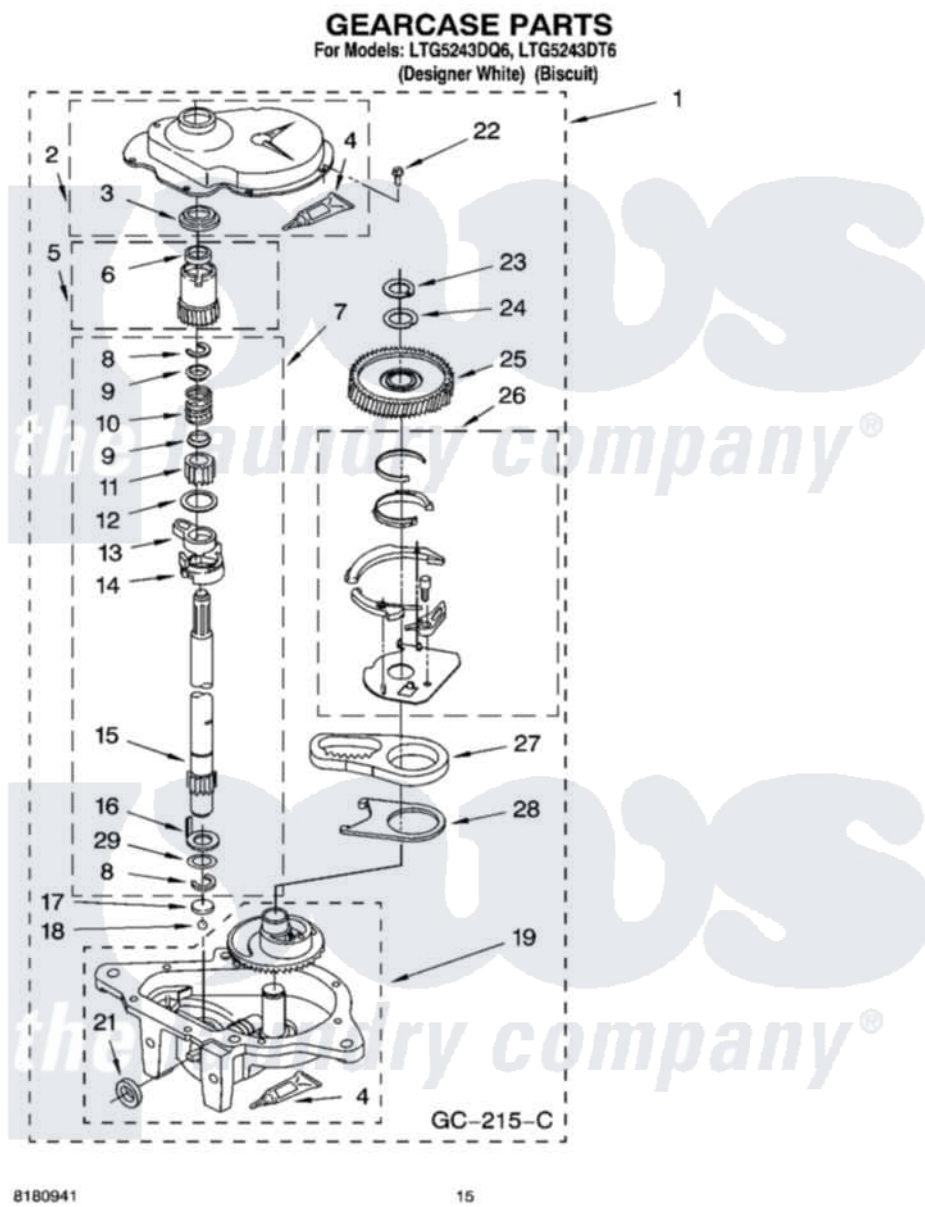

# Whirlpool LTG5243DT6 12 - GEARCASE PARTS

Whirlpool [Residential Whirlpool LTG5243DT6 Washer/Dryer Parts](#) Parts Diagram 12 - GEARCASE PARTS  
Click on the part number to view part

Item	Original Part Number	Replaced By	Status	Part Description
1	3360630	<a href="#">3360629</a>		Gearcase
2	<a href="#">285202</a>			Cover, Gearcase
3	<a href="#">3349985</a>			Seal, Gearcase Cover
4	<a href="#">285195</a>			Sealer Sealer, Gasket
5	63320	<a href="#">285362</a>		Gear and Pinion
6	<a href="#">356427</a>			Seal, Spin Pinion
7	<a href="#">389387</a>			Shaft, Agitator
8	90369		Not Available	Ring, Retaining (2)
9	<a href="#">62677</a>			Retainer, Spring
10	<a href="#">62676</a>			Spring, Agitator
11	63273	<a href="#">285509</a>		Shaft, Agitator
12	<a href="#">62619</a>			Washer, Agitator Gear
13	62580	<a href="#">285206</a>		Cam-Agitator
14	62581	<a href="#">285206</a>		Cam-Agitator
15	<a href="#">285509</a>			Shaft, Agitator
16	<a href="#">62618</a>			Washer, Cam Thrust

17	16018	<a href="#">285205</a>	Bearing
18	85529	<a href="#">285205</a>	Bearing
19	389230	<a href="#">285515</a>	Gearcase
21	<a href="#">285352</a>		Seal Kit, Thrust Plug
22	<a href="#">3351614</a>		Screw, Gearcase Cover Mounting
23	3362552	<a href="#">285765</a>	Ring-Retr
24	285735	<a href="#">285766</a>	Washer Kit, Thrust
25	62570	<a href="#">285362</a>	Gear and Pinon
26	388253	<a href="#">999516</a>	Shelf-Glas
27	3349296	<a href="#">8546456</a>	Rack, Connecting
28	<a href="#">62621</a>		Actuator, Shift
29	<a href="#">388815</a>		Washer, Intermediate 1 3976263 Miscellaneous Parts Bag 2 3976300 Washer, Inlet Hose 3 3366913 Clamp, Hose