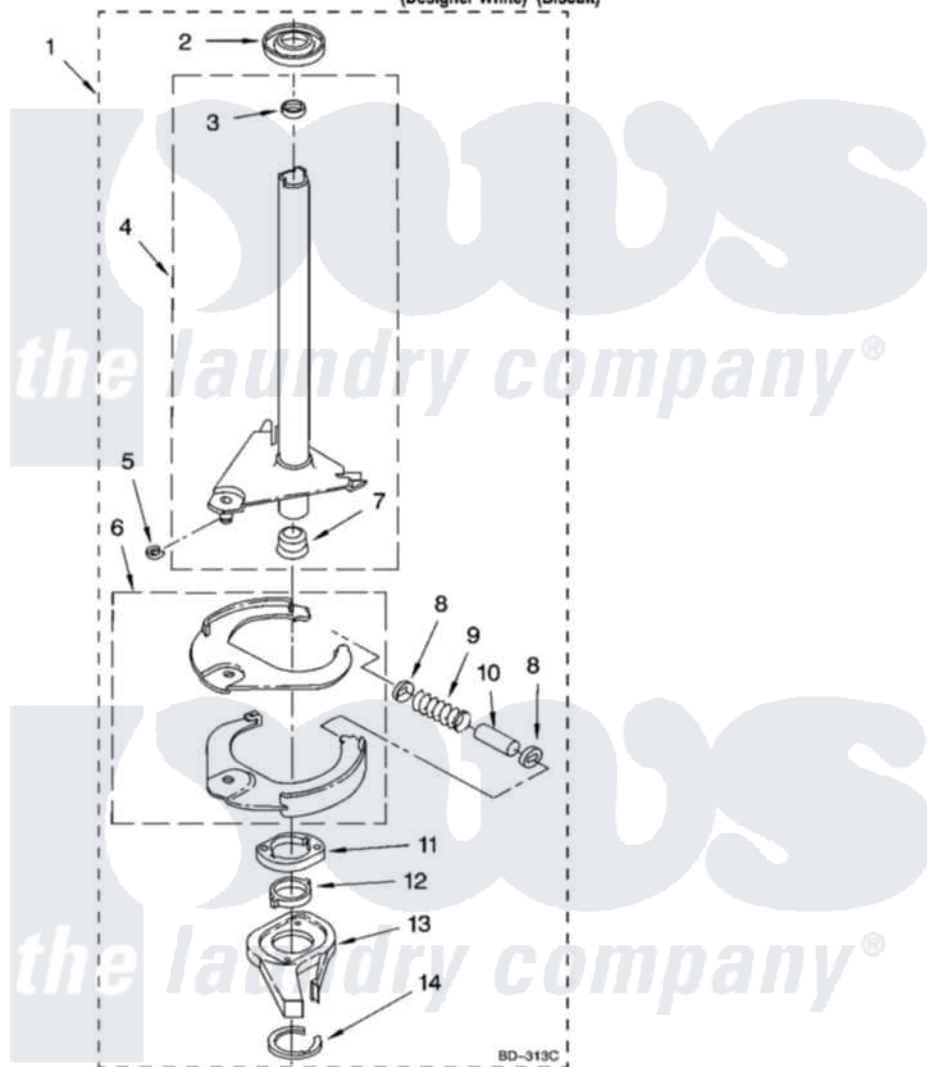

Whirlpool LTG5243DT6 13 - BRAKE AND DRIVE TUBE PARTS

BRAKE AND DRIVE TUBE PARTS

For Models: LTG5243DQ6, LTG5243DT6

(Designer White) (Biscuit)

16

8180941

Whirlpool [Residential Whirlpool LTG5243DT6 Washer/Dryer Parts](#) Parts Diagram 13 - BRAKE AND DRIVE TUBE PARTS

[Click on the part number to view part](#)

Item	Original Part Number	Replaced By	Status	Part Description
1	387948	285792		Basketdrive
2	62658			Ring, Thrust
3	356427			Seal, Spin Pinion
4	64027	64208		Tube-Spin
5	64035	W10083190		Ring, Retaining
6	64232	285438		Shoe-Brake
7	62703	8546462		"T" Bearing, Spin Tube
8	3353956	285658		Sleeve
9	63748			Spring, Brake
10	3355360	285658		Sleeve
11	661516	8546461		Cam, Brake Release
12	63022			Sleeve, Cam
13	64194	285790		Lining
14	90368	W10083200		Ring, Retaining
"	BLANK		Not Available	Following Parts Not Illustrated
"	285208			Lubricant