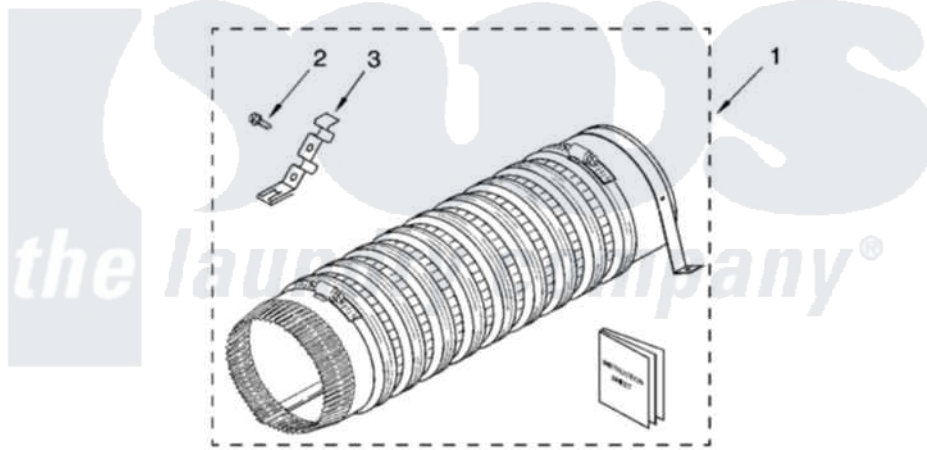

**PRODUCT ACCESSORY PARTS**

For Models: LTG5243DQ6, LTG5243DT6  
(Designer White) (Biscuit)

8180941

17

[Whirlpool Residential Whirlpool LTG5243DT6 Washer/Dryer Parts](#) Parts Diagram 14 - PRODUCT ACCESSORY PARTS

[Click on the part number to view part](#)

Item	Original Part Number	Replaced By	Status	Part Description
1	<a href="#">279823</a>			Side Exhaust Extension Kit
2	<a href="#">488729</a>			Screw
3	<a href="#">3395536</a>			Clip