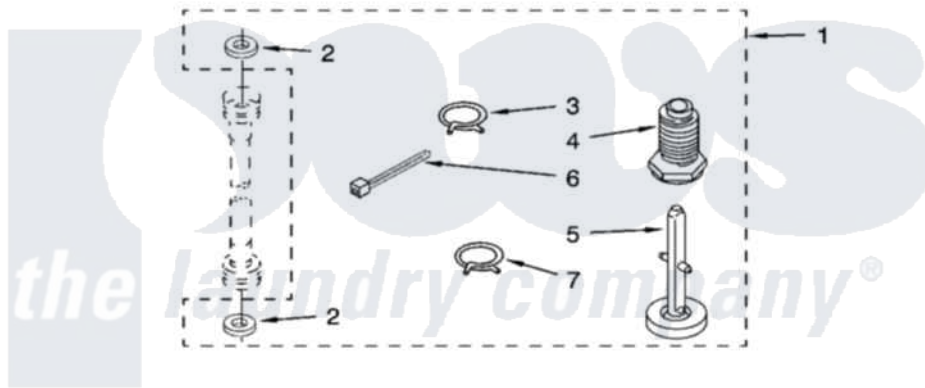

Whirlpool LTG5243DT6 15 - MISCELLANEOUS PARTS

MISCELLANEOUS PARTS

For Models: LTG5243DQ6, LTG5243DT6
(Designer White) (Biscuit)

Whirlpool [Residential Whirlpool LTG5243DT6 Washer/Dryer Parts](#) Parts Diagram 15 - MISCELLANEOUS PARTS
Click on the part number to view part

Item	Original Part Number	Replaced By	Status	Part Description
1	3359934	W10112403		Miscellaneous Parts Bag
2	16123			Washer Inlet-Hose Miscellaneous Parts Must be Ordered Separately.
3	370445	285655		Clamp, Hose
4	367594			Foot, Front
5	358594			Foot, Rear
6	3347869	W10339879		Tie, Cable
7	3357331			Clamp, Drain
"	BLANK		Not Available	AND TYPE 4 - LIQUEFIED PROPANE AND BUTANE GASES