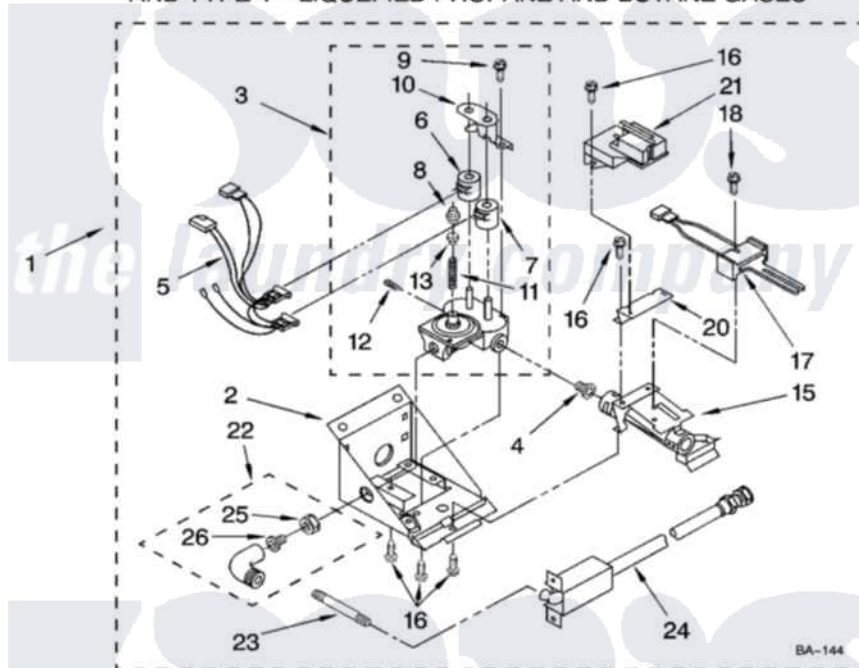

Whirlpool LTG5243DT6 16 - 3402856 BURNER ASSEMBLY, OPTIONAL PARTS (NOT INCLUDED)

3402856 BURNER ASSEMBLY

For Models: LTG5243DQ6, LTG5243DT6

(Designer White) (Biscuit)

USE WITH TYPE 1 - NATURAL, TYPE 2 - MIXED, TYPE 3 - MANUFACTURED AND TYPE 4 - LIQUEFIED PROPANE AND BUTANE GASES

8180941

19

Whirlpool [Residential Whirlpool LTG5243DT6 Washer/Dryer Parts](#) Parts Diagram 16 - 3402856 BURNER ASSEMBLY, OPTIONAL PARTS (NOT INCLUDED).
Click on the part number to view part

| Item | Original Part Number | Replaced By | Status | Part Description |
|------|-------------------------|---------------------------|---------------|-----------------------------|
| 1 | 3402856 | W10492503 | | Burner-Gas |
| 2 | 697408 | | Not Available | Base, Burner |
| 3 | 3401777 | 279888 | | Valve-Assembly |
| 4 | 234822 | | | Orifice |
| " | 347743 | | | Orifice |
| 5 | 3401849 | | | Harness |
| 6 | 694539 | | | Coil, 60 Hz |
| 7 | 694540 | | | Coil, 60 Hz |
| 8 | 694424 | | | Leak, Limiter |
| 9 | 694421 | | | Screw, Bracket Mounting |
| 10 | 694538 | | | Bracket, Shunt |
| 11 | 694422 | | | Spring, Regulator |
| 12 | 239822 | W10295523 | | Plug, Pipe |
| 13 | 694423 | | | Screw, Regulator Adjustment |
| 15 | 3392268 | | Not Available | Burner |