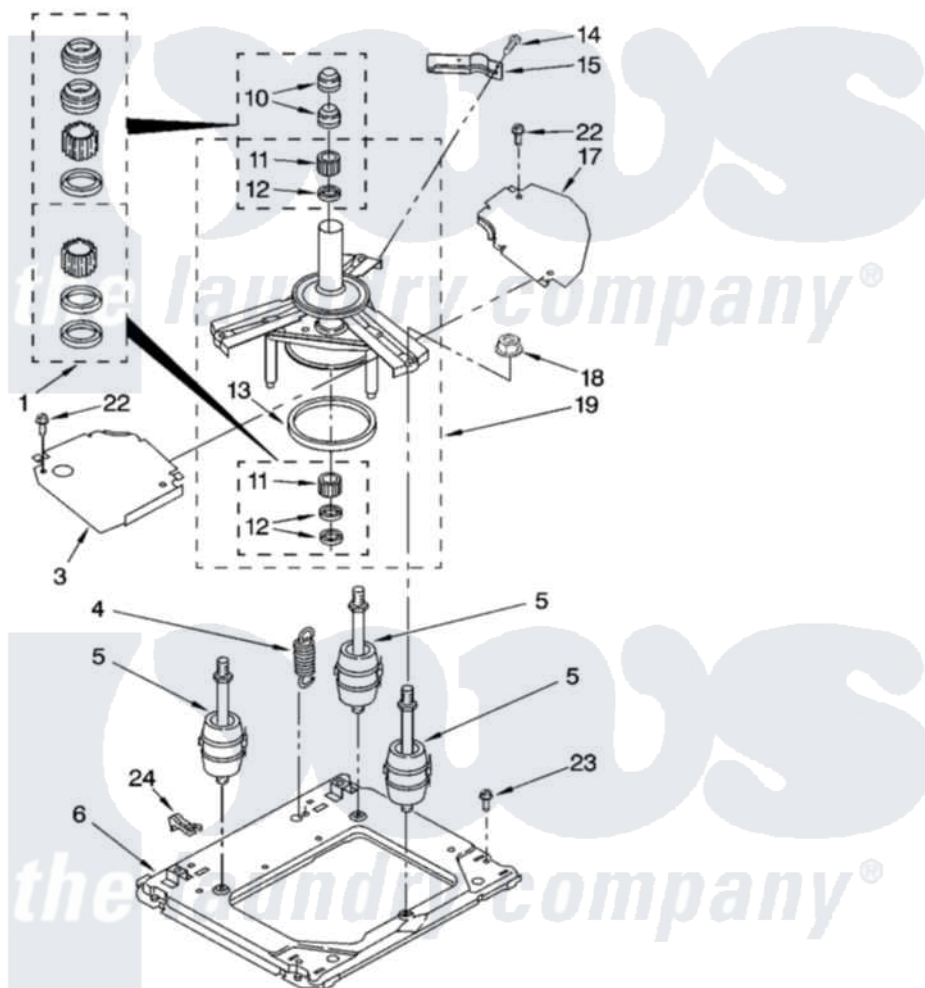

Whirlpool LTG5243DT7 09 - MACHINE BASE PARTS

MACHINE BASE PARTS

For Models: LTG5243DQ7, LTG5243DT7

(Designer White) (Biscuit)

12

W10116728

Whirlpool [Residential Whirlpool LTG5243DT7 Washer/Dryer Parts](#) Parts Diagram 09 - MACHINE BASE PARTS

[Click on the part number to view part](#)

Item	Original Part Number	Replaced By	Status	Part Description
1	285203			Centerpost Bearing Kit
3	64137			Shield, Tub
4	388492	W10250667		Spring, Counterweight
5	3406201	W10207783		Spring
6	8577373			Base
10	8577376			Seal, Centerpost
11	8546455			Bearing, Centerpost
12	357409	359449		Seal, Agitator Shaft
13	63134			Ring, Sound Deadening
14	343641	681414		Screw, 10AB X 1/2
15	63636			Bracket, Counterweight Spring
17	63637			Shield, Tub
18	3351021	279710		Nut
19	63740			Tub Support And Drum
22	90767			Screw, 8A X 3/8 HeX Washer Head Tapping
23	386011			Screw And Washer