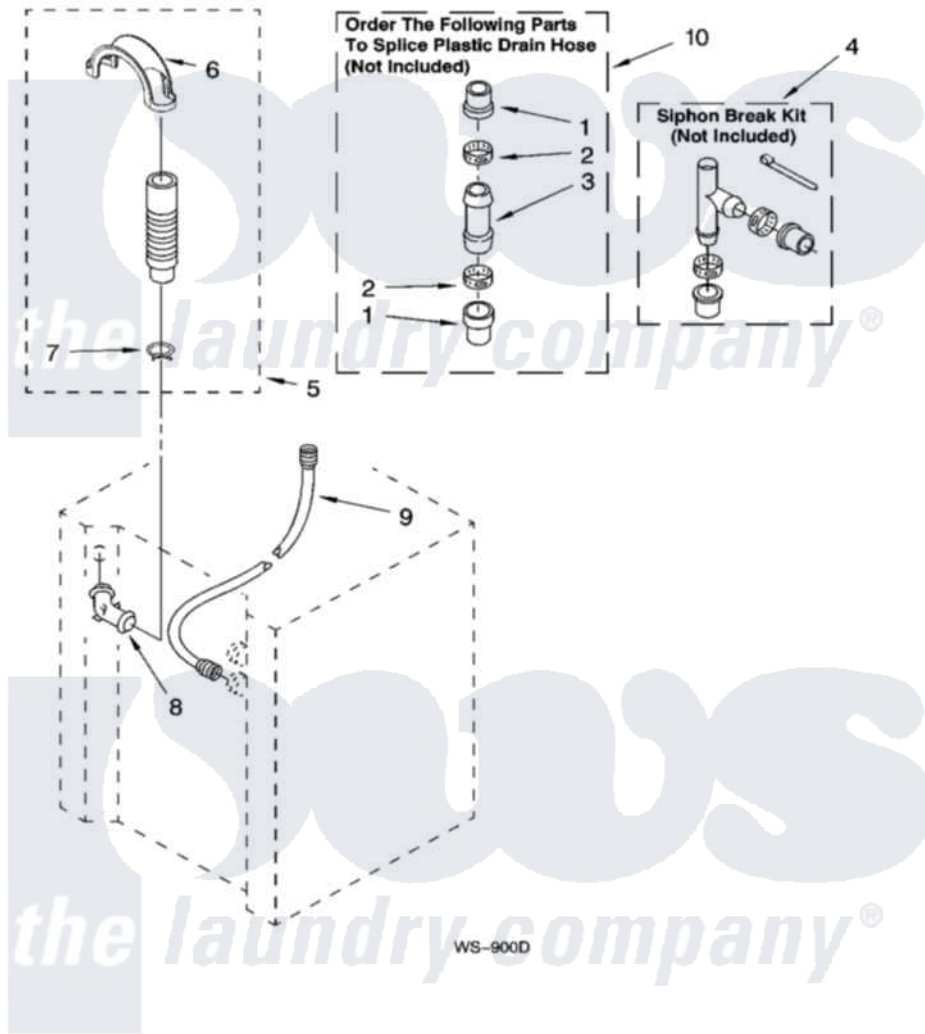

Whirlpool LTG5243DT7 11 - WATER SYSTEM PARTS

WATER SYSTEM PARTS

For Models: LTG5243DQ7, LTG5243DT7

(Designer White) (Biscuit)

14

W10116728

Whirlpool Residential Whirlpool LTG5243DT7 Washer/Dryer Parts Parts Diagram 11 - WATER SYSTEM PARTS

Click on the part number to view part

Item	Original Part Number	Replaced By	Status	Part Description
1	285321			Water System Parts
2	65349	285655		Clamp, Hose
3	16272			Connector, Straight
4	285320			Water System Parts
5	661575	285664		Hose
"	W10108350			Hose, Corrugated Plastic Drain
"	661577	285666		Hose
6	8577378			U-Bend, Drain Hose
7	3357331			Clamp, Drain
8	356739	8557915		Connector, Hose
9	3354858	89503		Hose-Inlet
10	285442			Water System Parts