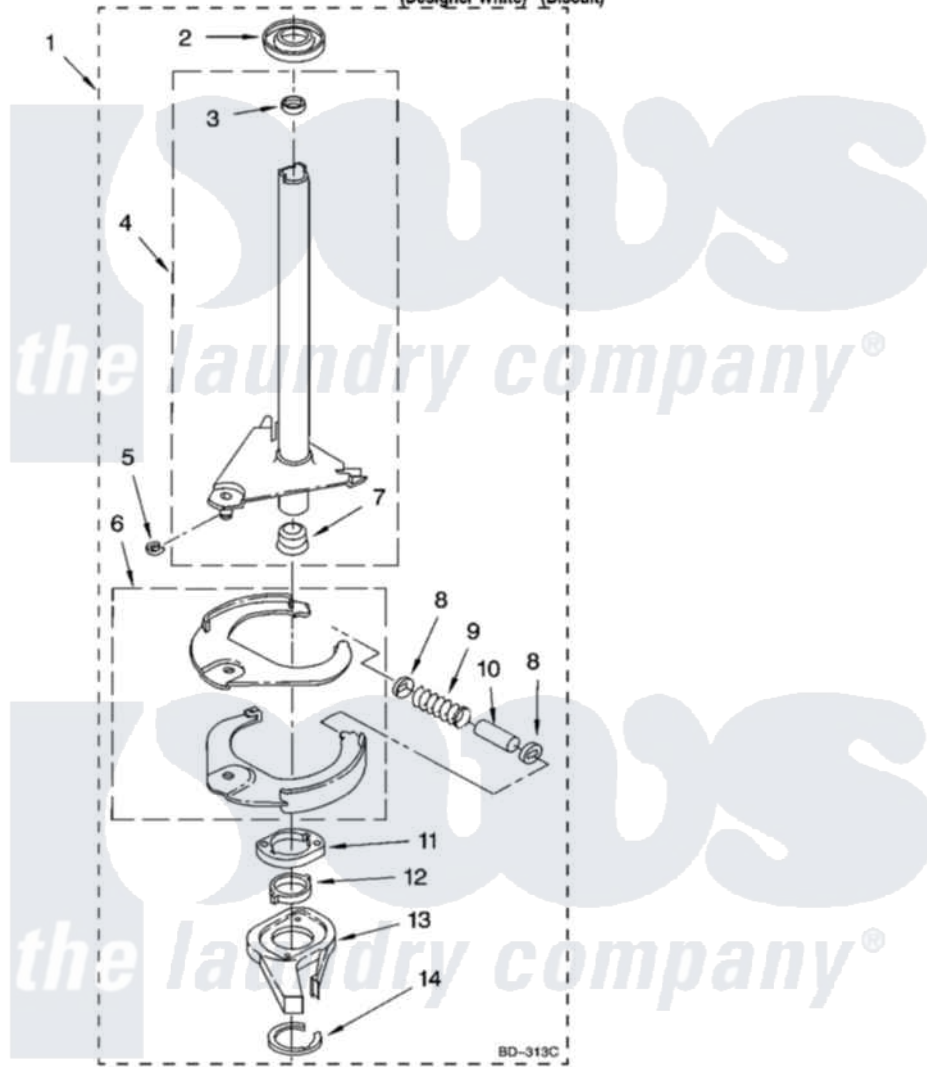

# Whirlpool LTG5243DT7 13 - BRAKE AND DRIVE TUBE PARTS

## BRAKE AND DRIVE TUBE PARTS

For Models: LTG5243DQ7, LTG5243DT7

(Designer White) (Biscuit)

16

W10116728

Whirlpool Residential Whirlpool LTG5243DT7 Washer/Dryer Parts Parts Diagram 13 - BRAKE AND DRIVE TUBE PARTS

Click on the part number to view part

Item	Original Part Number	Replaced By	Status	Part Description
1	387948	<a href="#">285792</a>		Basketdrive
2	<a href="#">62658</a>			Ring, Thrust
3	<a href="#">356427</a>			Seal, Spin Pinion
4	64027	<a href="#">64208</a>		Tube-Spin
5	64035	<a href="#">W10083190</a>		Ring, Retaining
6	64232	<a href="#">285438</a>		Shoe-Brake
7	62703	<a href="#">8546462</a>		"T" Bearing, Spin Tube
8	3353956	<a href="#">285658</a>		Sleeve
9	<a href="#">63748</a>			Spring, Brake
10	3355360	<a href="#">285658</a>		Sleeve
11	661516	<a href="#">8546461</a>		Cam, Brake Release
12	<a href="#">63022</a>			Sleeve, Cam
13	64194	<a href="#">285790</a>		Lining
14	90368	<a href="#">W10083200</a>		Ring, Retaining
"	BLANK		Not Available	Following Parts Not Illustrated
"	<a href="#">285208</a>			Lubricant