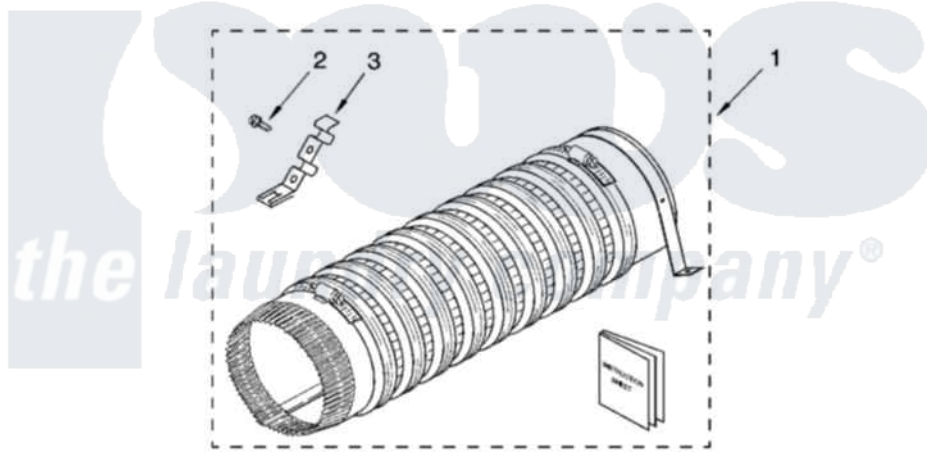

Whirlpool LTG5243DT7 14 - PRODUCT ACCESSORY PARTS

PRODUCT ACCESSORY PARTS

For Models: LTG5243DQ7, LTG5243DT7

(Designer White) (Biscuit)

W10116728

17

Whirlpool [Residential Whirlpool LTG5243DT7 Washer/Dryer Parts](#) Parts Diagram 14 - PRODUCT ACCESSORY PARTS

[Click on the part number to view part](#)

Item	Original Part Number	Replaced By	Status	Part Description
1	279823			Side Exhaust Extension Kit
2	488729			Screw
3	3395536			Clip