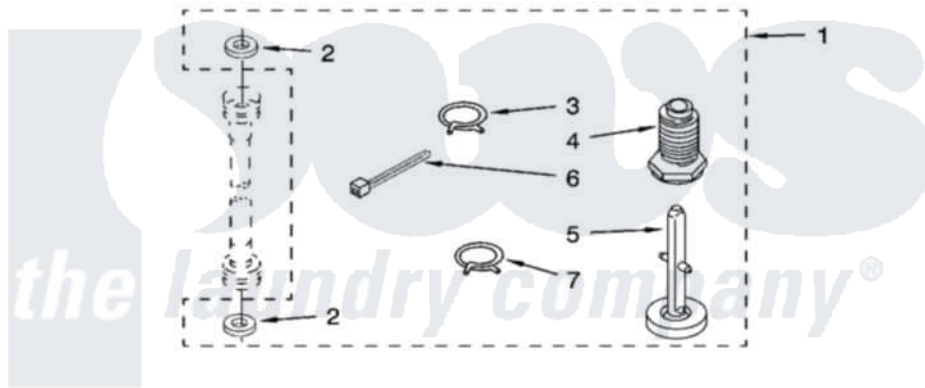

Whirlpool LTG5243DT7 15 - MISCELLANEOUS PARTS

MISCELLANEOUS PARTS

For Models: LTG5243DQ7, LTG5243DT7

(Designer White) (Biscuit)

Whirlpool [Residential Whirlpool LTG5243DT7 Washer/Dryer Parts](#) Parts Diagram 15 - MISCELLANEOUS PARTS
 Click on the part number to view part

Item	Original Part Number	Replaced By	Status	Part Description
1	3359934	W10112403		Miscellaneous Parts Bag
2	16123			Washer Inlet-Hose Miscellaneous Parts Must be Ordered Separately.
3	370445	285655		Clamp, Hose
4	367594			Foot, Front
5	358594			Foot, Rear
6	3347869	W10339879		Tie, Cable
7	3357331			Clamp, Drain