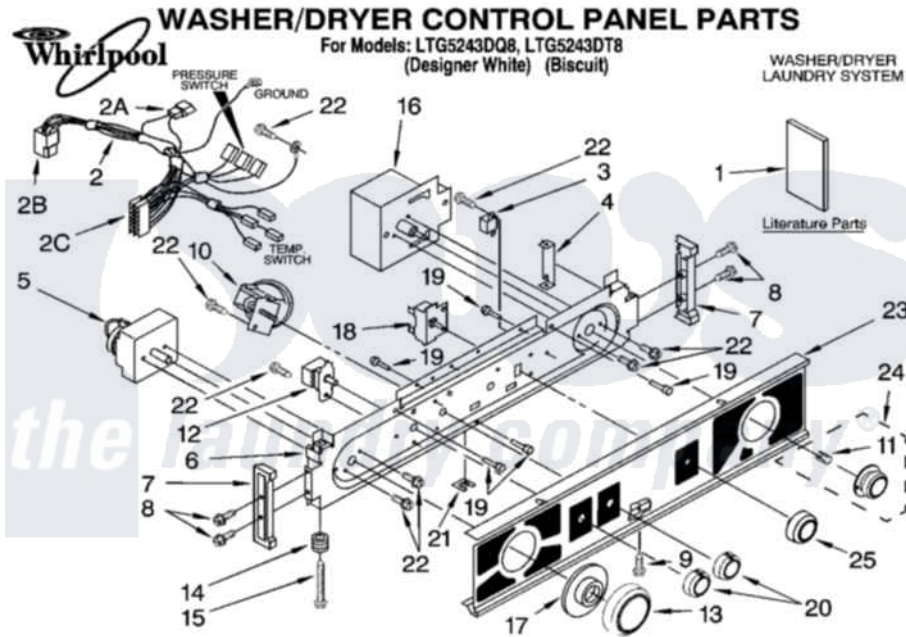

Whirlpool LTG5243DT8 01 - WASHER/DRYER CONTROL PANEL PARTS

3-09 Litho in U.S.A.(LT)(bay)

1

Part No. W10259009 Rev. A

Whirlpool Residential Whirlpool LTG5243DT8 Washer/Dryer Parts Parts Diagram 01 - WASHER/DRYER CONTROL PANEL PARTS

Click on the part number to view part

Item	Original Part Number	Replaced By	Status	Part Description
1	W10222384		Not Available	Installation Instructions
"	W10196553		Not Available	Guide, Use & Care
"	8542754		Not Available	Sheet, Cycle Feature
"	8577335		Not Available	Wiring Diagram
"	W10194037		Not Available	Energy Guide
2	8577368			Harness, Console Wiring
"	3350130			Plug, Terminal
"	696073			Receptacle, Connector
"	3948614			Disconnect Block
3	694419			Mini-Buzzer
4	692983			Lock, Console
5	3952499			Timer, Control
6	8528154			Bracket, Control
7	692993			End Cap, Console
"	3978584			End Cap, Console
8	348689			Screw, End Cap Mounting