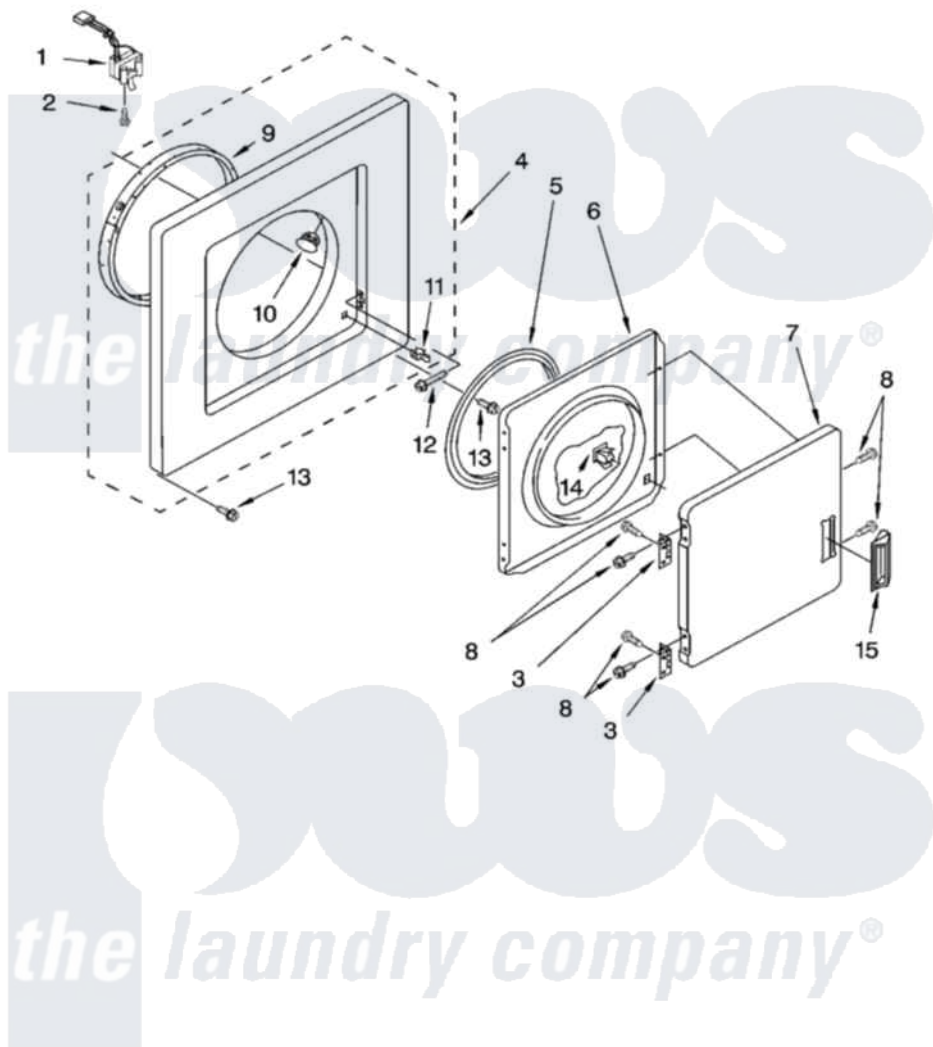

# Whirlpool LTG5243DT8 02 - DRYER FRONT PANEL AND DOOR PARTS

## DRYER FRONT PANEL AND DOOR PARTS

For Models: LTG5243DQ8, LTG5243DT8  
(Designer White) (Biscuit)

2

W10259009

Whirlpool [Residential Whirlpool LTG5243DT8 Washer/Dryer Parts](#) Parts Diagram 02 - DRYER FRONT PANEL AND DOOR PARTS

[Click on the part number to view part](#)

Item	Original Part Number	Replaced By	Status	Part Description
1	<a href="#">3406108</a>			Door Switch
2	697773	<a href="#">3395530</a>		Screw
3	<a href="#">348023</a>			Hinge And Pin Assembly
4	692619	<a href="#">285314</a>		Panel
"	3978587	<a href="#">285836</a>		Panel
5	<a href="#">3390734</a>			Seal, Door
6	695656	<a href="#">280077</a>		Door
7	<a href="#">348205</a>			Door, Front
"	<a href="#">3978598</a>			Door, Front
8	<a href="#">694091</a>			Trim, Side Right Hand
9	8066123	<a href="#">279264</a>		Air Channel Box
10	685203	<a href="#">279220</a>		Clip
11	696144	<a href="#">279570</a>		Latch
12	3390663	<a href="#">681414</a>		Screw, 10AB X 1/2
13	343641	<a href="#">681414</a>		Screw, 10AB X 1/2
14	<a href="#">3389441</a>			Door Catch Assembly