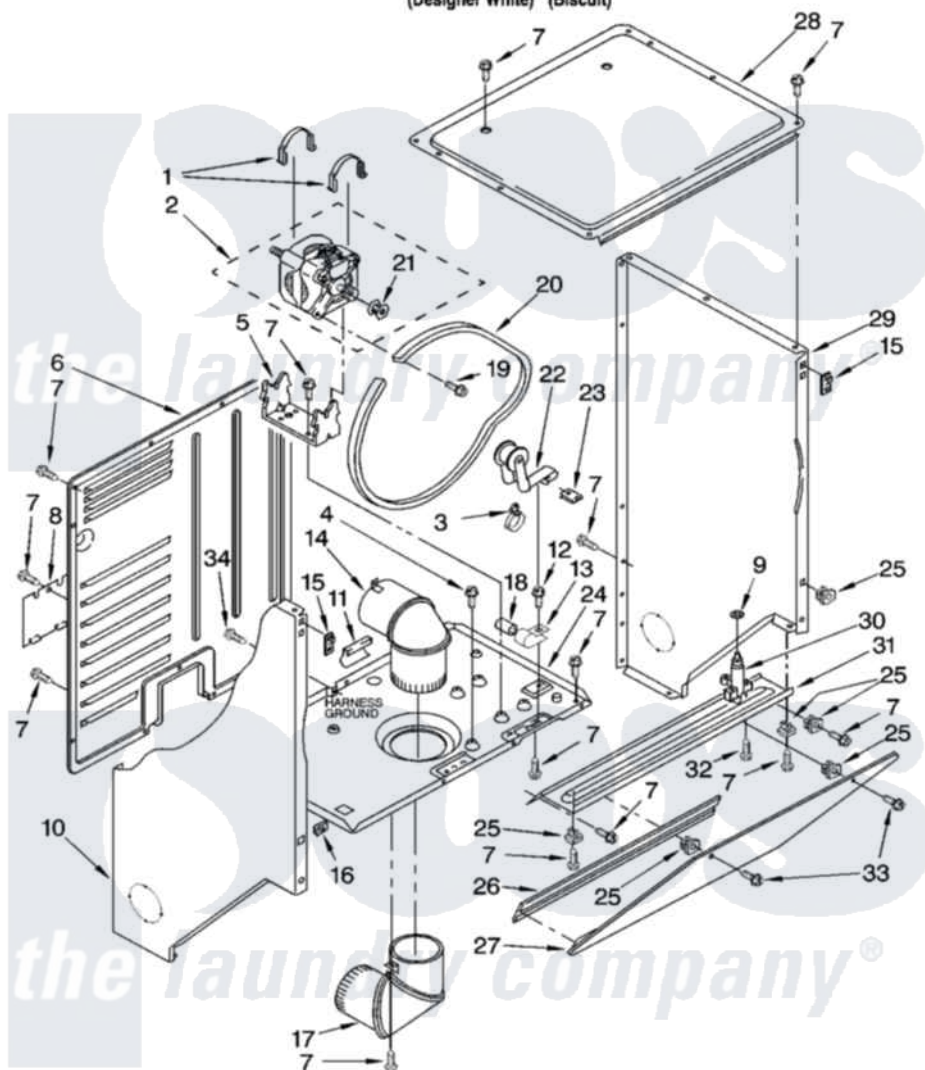

Whirlpool LTG5243DT8 03 - DRYER CABINET AND MOTOR PARTS

DRYER CABINET AND MOTOR PARTS

For Models: LTG5243DQ8, LTG5243DT8
(Designer White) (Biscuit)

W10259009

3

Whirlpool [Residential Whirlpool LTG5243DT8 Washer/Dryer Parts](#) Parts Diagram 03 - DRYER CABINET AND MOTOR PARTS

[Click on the part number to view part](#)

Item	Original Part Number	Replaced By	Status	Part Description
1	W10121316			Plug, Multivent
2	8538265	8539558		Motor-Drve
3	3352501	8559320		Restraint, Hose
4	3351614			Screw, Gearcase Cover Mounting
5	696541			Bracket, Motor
6	3390405	280069		Panel
7	343641	681414		Screw, 10AB X 1/2
8	3394228			Cover, Terminal Block
9	90296			Nut, Push On
10	3402293			Panel, Side
"	3978589			Panel, Side
11	686770	686769		Protector, Support
12	343641	681414		Screw, 10AB X 1/2
13	357030			Clamp, Capacitor
14	3399602			Elbow, Upper

15	3394083		Clip, Front Panel
16	98234		Clip, U-Bend
17	3399603		Elbow, Lower
18	8572717		Capacitor, Motor Start
19	3390631		Screw, 10-16 X 3/8
20	8066064	3394652	Belt, Drive
21	8066051		Pulley, Motor
22	691366		Idler And Pulley Assembly
23	692771		Nut, Idler Bracket To Base
24	3399633		Base, Dryer
25	692400		Nut, Push-In
26	692926		Cove, Transition Panel
27	692933		Panel, Transition
"	3978591		Panel, Transition
28	692641		Top, Dryer
29	3402287		Panel, Side
"	3978590		Panel, Side
30	693145		Latch, Lid
31	692781		Closure, Control Area
"	3978599		Closure, Control Area
32	354975		Screw And Washer
33	693304		Screw And Washer
34	697776	4331106	Screw, No.10-32 X 7/16