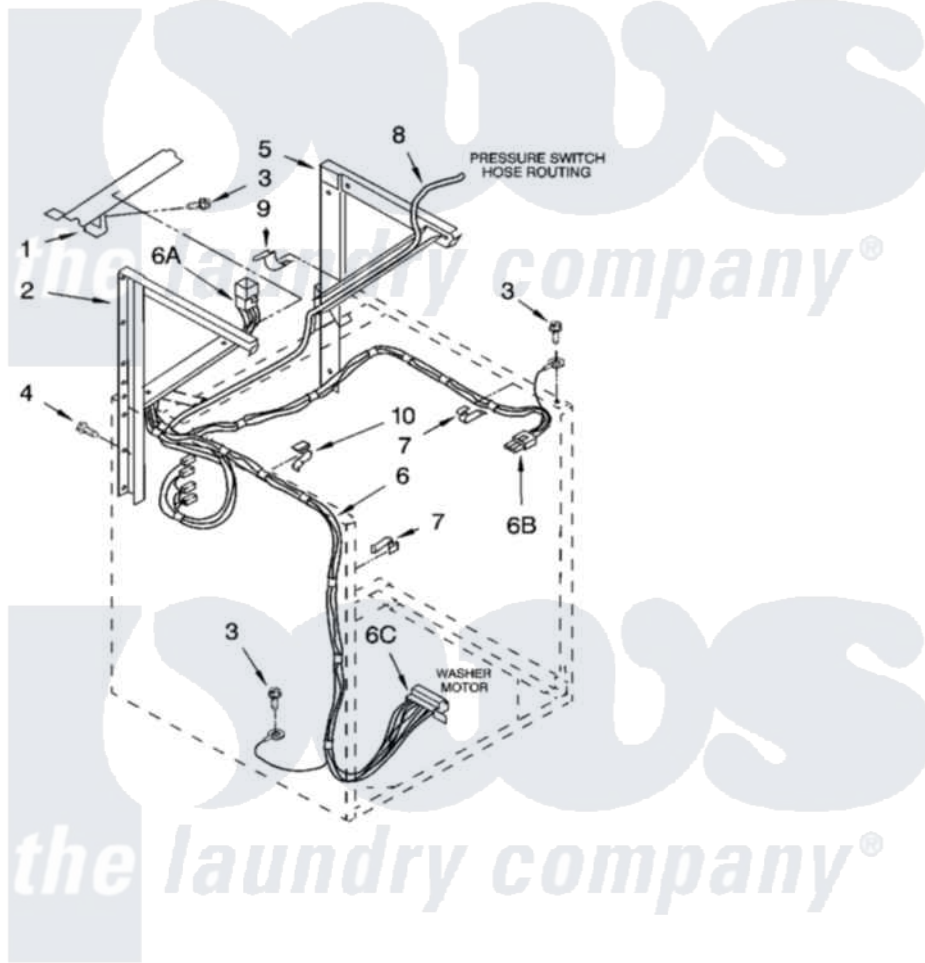

Whirlpool LTG5243DT8 05 - DRYER SUPPORT AND WASHER PARTS

DRYER SUPPORT AND WASHER PARTS

For Models: LTG5243DQ8, LTG5243DT8
(Designer White) (Biscuit)

W10259009

7

Whirlpool Residential Whirlpool LTG5243DT8 Washer/Dryer Parts Parts Diagram 05 - DRYER SUPPORT AND WASHER PARTS

Click on the part number to view part

Item	Original Part Number	Replaced By	Status	Part Description
1	694304			Cover, Channel
2	692647			Support, Dryer
3	343641	681414		Screw, 10AB X 1/2
4	3400000			Screw, 10-24 X 3/8
5	692646			Support, Dryer
6	3957867			Harness, Upper
"	696074		Not Available	Plug, Terminal (12-Way) (Connects With Automatic Console Harness)
"	62889			Receptacle, Terminal
"	62505			Block, Disconnect
7	3347812	8528351		Clip
8	8066080	353244		Hose, Pressure Switch
9	90016			Clip, Pressure Switch Hose
10	693141		Not Available	Clip, Wiring Harness (3)