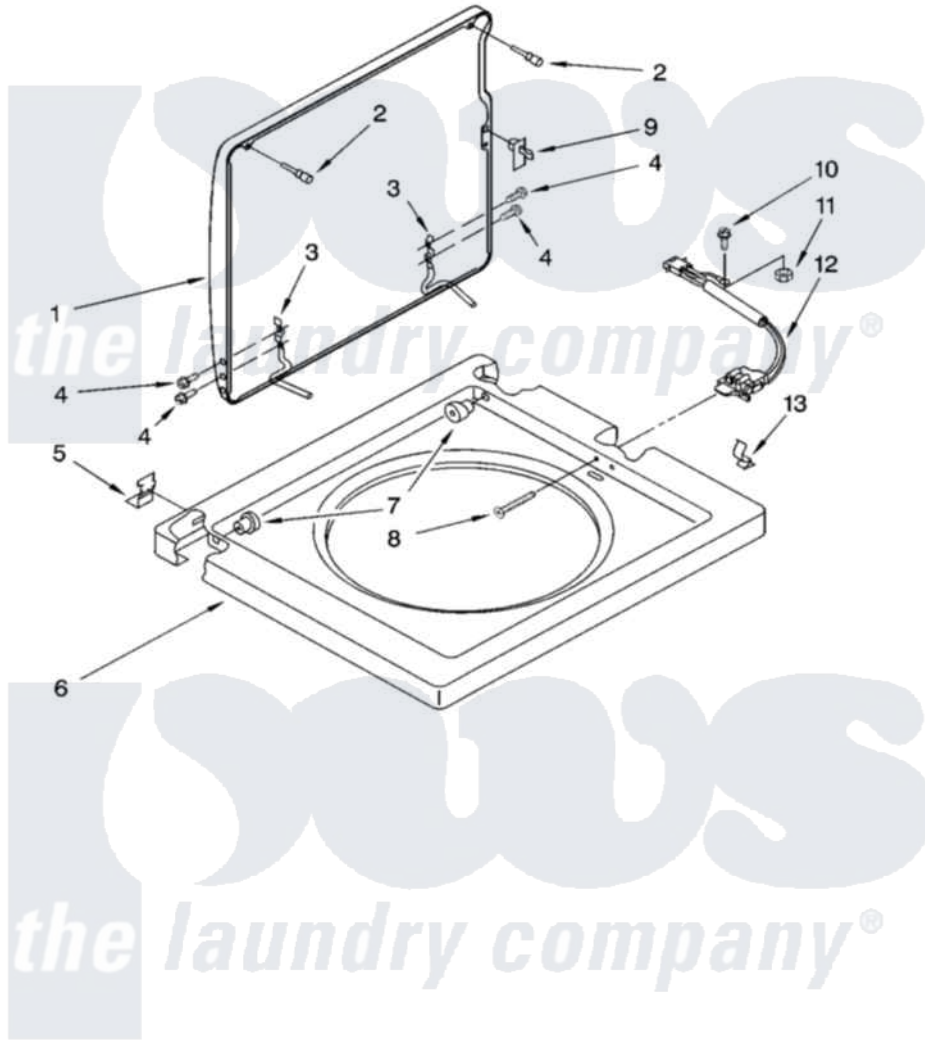

Whirlpool LTG5243DT8 06 - WASHER TOP AND LID PARTS

WASHER TOP AND LID PARTS

For Models: LTG5243DQ8, LTG5243DT8
(Designer White) (Biscuit)

8

W10259009

Whirlpool Residential Whirlpool LTG5243DT8 Washer/Dryer Parts Parts Diagram 06 - WASHER TOP AND LID PARTS
Click on the part number to view part

Item	Original Part Number	Replaced By	Status	Part Description
1	3398848			Lid
"	3398849			Lid
2	9724509			Bumper, Lid
3	91770			Hinge, Lid
4	W10119872	W10119828		Screw, Lid Hinge Mounting
5	692985			Clip, Spring
6	384693			Top
"	3978593			Top
7	21258			Bearing, Lid Hinge
8	3356311			Screw And Washer, Lid Switch Shield
9	358684			Strike, Lid Switch
10	3400030	33001178		Back, Tumbler
11	8533959	680762		Nut
12	3355806			Switch, Lid
13	90016			Clip, Pressure Switch Hose