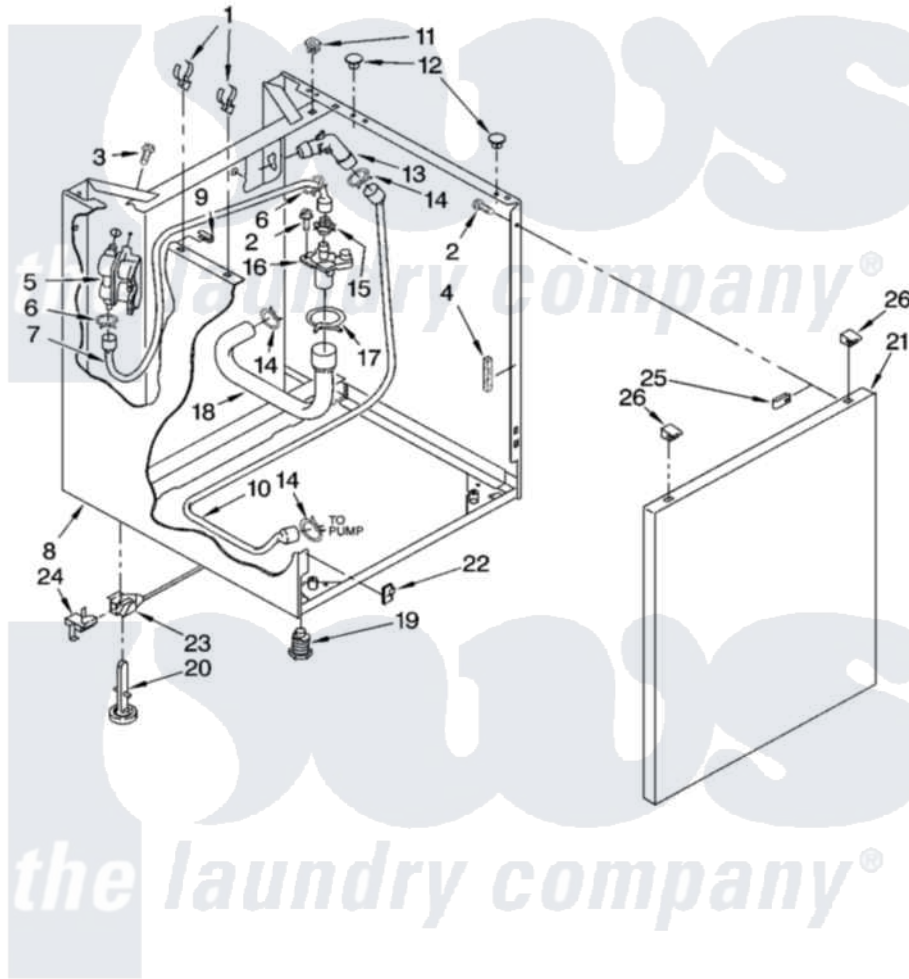

Whirlpool LTG5243DT8 07 - WASHER CABINET PARTS

WASHER CABINET PARTS

For Models: LTG5243DQ8, LTG5243DT8
(Designer White) (Biscuit)

W10259009

9

Whirlpool [Residential Whirlpool LTG5243DT8 Washer/Dryer Parts](#) Parts Diagram 07 - WASHER CABINET PARTS
Click on the part number to view part

Item	Original Part Number	Replaced By	Status	Part Description
1	356746			Clip, Condenser
2	343641	681414		Screw, 10AB X 1/2
3	9740848			Screw, Mixing Valve Mounting
4	3350013			Foam
5	3952163	285805		Valve-Inlet
6	370451	596669		Clamp, Manifold
7	692699			Hose, Water Inlet
8	696013			Cabinet
"	3978594			Cabinet
9	3390046			Protector, Edge
10	696710			Hose, Drain
11	692400			Nut, Push-In
12	660975			Plug, Top To Cabinet
13	8557915			Connector, Hose
14	370445	285655		Clamp, Hose
15	356471			Cap, Siphon Break

16	356363		Siphon Break
17	272861	Not Available	Clamp, Hose
18	696394		Hose, Water Inlet
19	367594		Foot, Front
20	358594		Foot, Rear
21	692628		Panel, Front
"	3978596		Panel, Front
22	3394083		Clip, Front Panel
23	358652		Link, Leveling
24	359364		Clip, Leveling Mechanism
25	98234		Clip, U-Bend
26	345670		Lock, Top