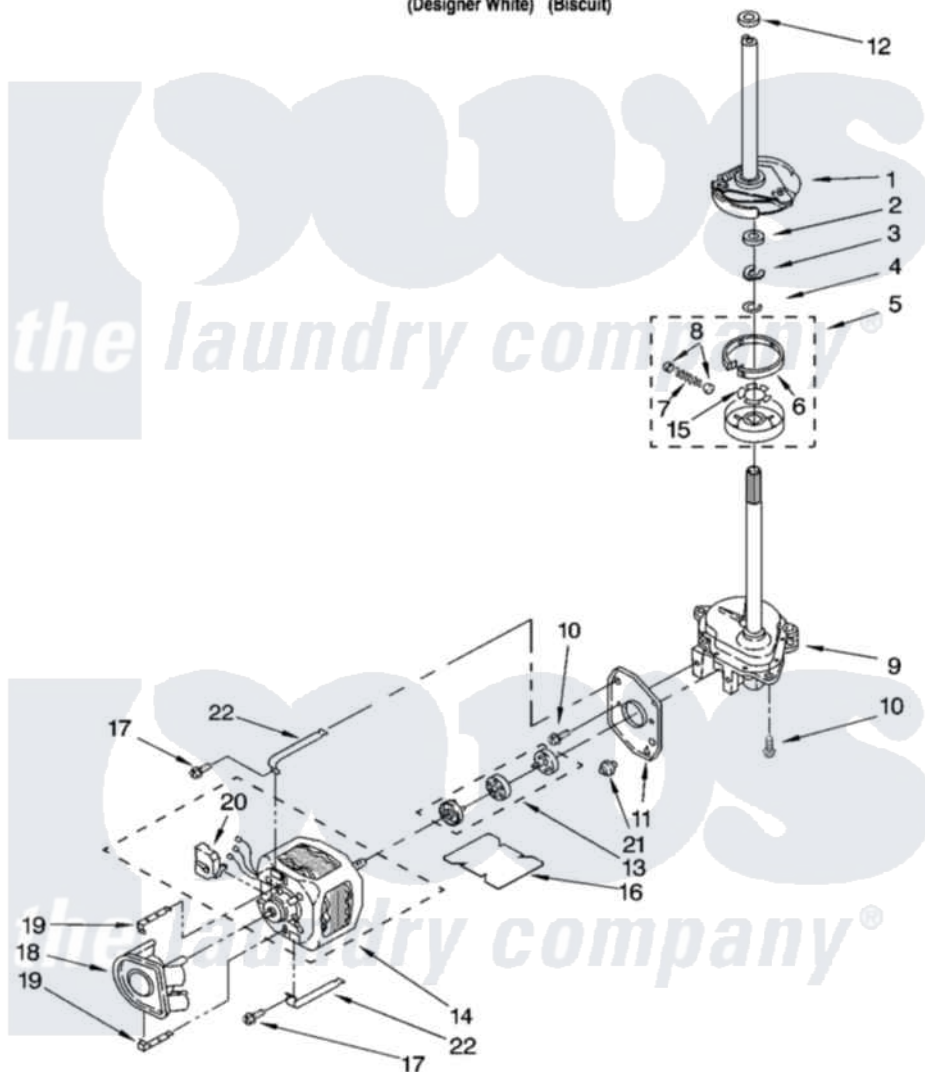

# Whirlpool LTG5243DT8 08 - BRAKE, CLUTCH, GEARCASE, MOTOR AND PUMP PARTS

## BRAKE, CLUTCH, GEARCASE, MOTOR AND PUMP PARTS

For Models: LTG5243DQ8, LTG5243DT8  
(Designer White) (Biscuit)

W10259009

11

Whirlpool [Residential Whirlpool LTG5243DT8 Washer/Dryer Parts](#) Parts Diagram 08 - BRAKE, CLUTCH, GEARCASE, MOTOR AND PUMP PARTS

[Click on the part number to view part](#)

Item	Original Part Number	Replaced By	Status	Part Description
1	387948	<a href="#">285792</a>		Basketdrive
2	<a href="#">63292</a>			Washer, Spin Tube Thrust
3	62697	<a href="#">W10080230</a>		Ring, Spin Tube Support
4	63283	<a href="#">285353</a>		Ring
5	3951312	<a href="#">285785</a>		Clutch
6	3951308	<a href="#">285790</a>		Lining
7	3946846	<a href="#">8559387</a>		Spring And Damper Assembly
8	<a href="#">62646</a>			Cap, Clutch Spring
9	3360630	<a href="#">3360629</a>		Gearcase
10	3357334	<a href="#">3400516</a>		Screw Anti-Rattle
11	<a href="#">62611</a>			Plate, Motor Mount To Gearcase
12	<a href="#">8577374</a>			Seal, Centerpost
13	3364003	<a href="#">285753A</a>		Coupling
14	<a href="#">661600</a>			Motor, Main Drive

15	<a href="#">3355454</a>	Clip, Main Drive	
16	<a href="#">3946532</a>	Shield, Motor	
17	3387485	<a href="#">273556</a>	Screw, 10-16 X 5/8
18	<a href="#">3363394</a>	Pump	
19	<a href="#">8546127</a>	Retainer, Pump	
20	62850	<a href="#">8529896</a>	Switch, Main Drive Motor
21	<a href="#">62691</a>	Grommet, Motor	
22	<a href="#">W10086010</a>	Retainer, Motor	