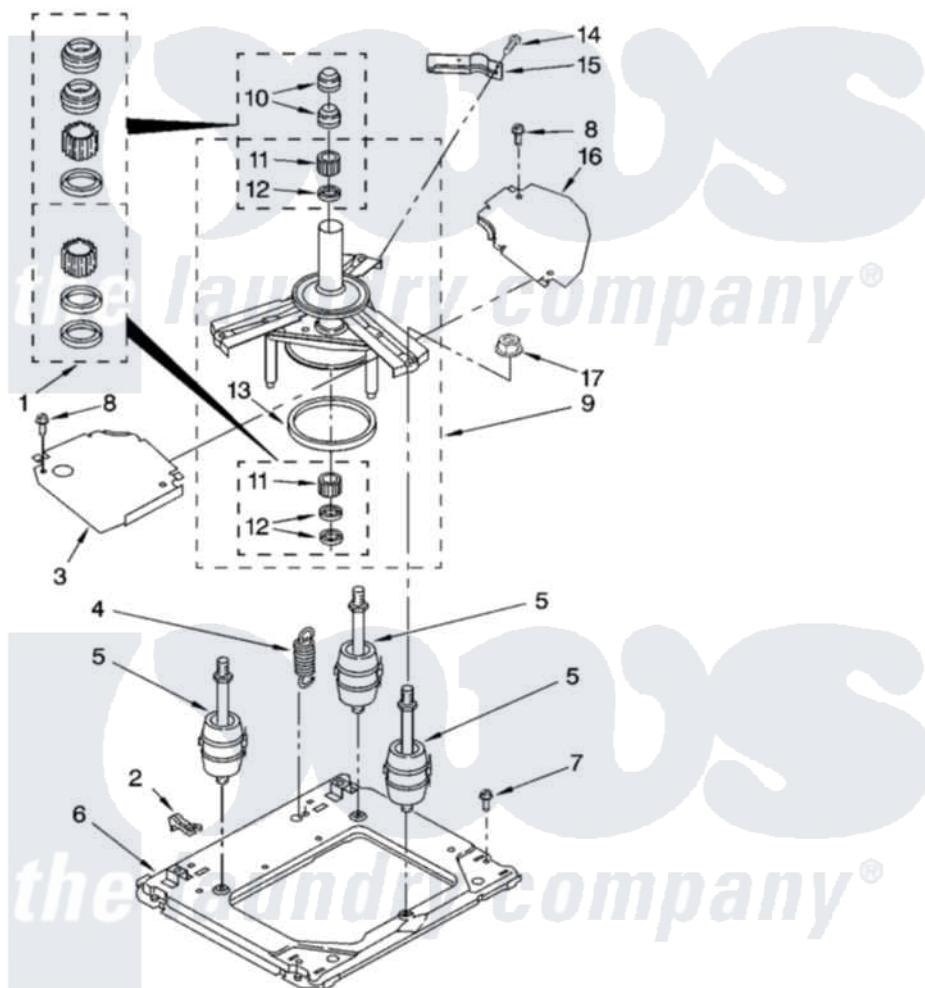

Whirlpool LTG5243DT8 09 - MACHINE BASE PARTS

MACHINE BASE PARTS

For Models: LTG5243DQ8, LTG5243DT8
(Designer White) (Biscuit)

12

W10259009

Whirlpool [Residential Whirlpool LTG5243DT8 Washer/Dryer Parts](#) Parts Diagram 09 - MACHINE BASE PARTS

[Click on the part number to view part](#)

Item	Original Part Number	Replaced By	Status	Part Description
1	285203			Centerpost Bearing Kit
2	696044			Block, Restraint
3	64137			Shield, Tub
4	388492	W10250667		Spring, Counterweight
5	3406201	W10207783		Spring
6	8577373			Base
7	386011			Screw And Washer
8	90767			Screw, 8A X 3/8 HeX Washer Head Tapping
9	63740			Tub Support And Drum
10	8577376			Seal, Centerpost
11	8546455			Bearing, Centerpost
12	357409	359449		Seal, Agitator Shaft
13	63134			Ring, Sound Deadening
14	343641	681414		Screw, 10AB X 1/2
15	63636			Bracket, Counterweight Spring
16	63637			Shield, Tub