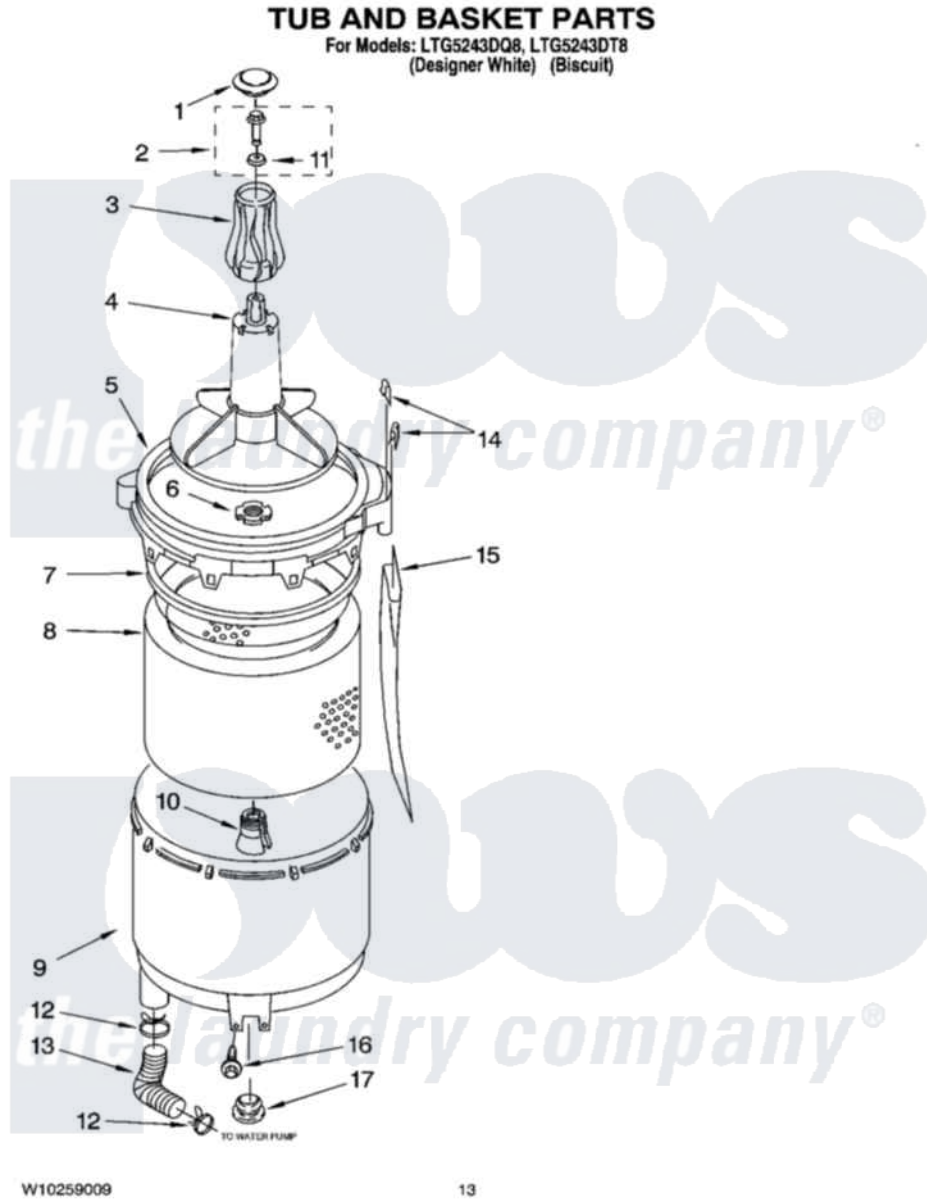

Whirlpool LTG5243DT8 10 - TUB AND BASKET PARTS

Whirlpool Residential Whirlpool LTG5243DT8 Washer/Dryer Parts Parts Diagram 10 - TUB AND BASKET PARTS
Click on the part number to view part

Item	Original Part Number	Replaced By	Status	Part Description
1	3355758			Cap, Agitator
2	358237			Screw And Washer
3	63840			Filter, Agitator
4	3349098			Agitator
5	64175			Tub Ring And Gasket
6	21366			Nut, Spanner
7	3359587			Gasket, Tub Ring
8	3351985			Basket
9	8066082			Tub
10	389140			Tub Block, Basket Drive
11	3949550			Washer
12	3363366	616099		Clamp
13	8066201	280120		Hose
14	8577411			Clip, Retaining
15	356398			Tube, Drain Off
16	357640			Screw And Washer