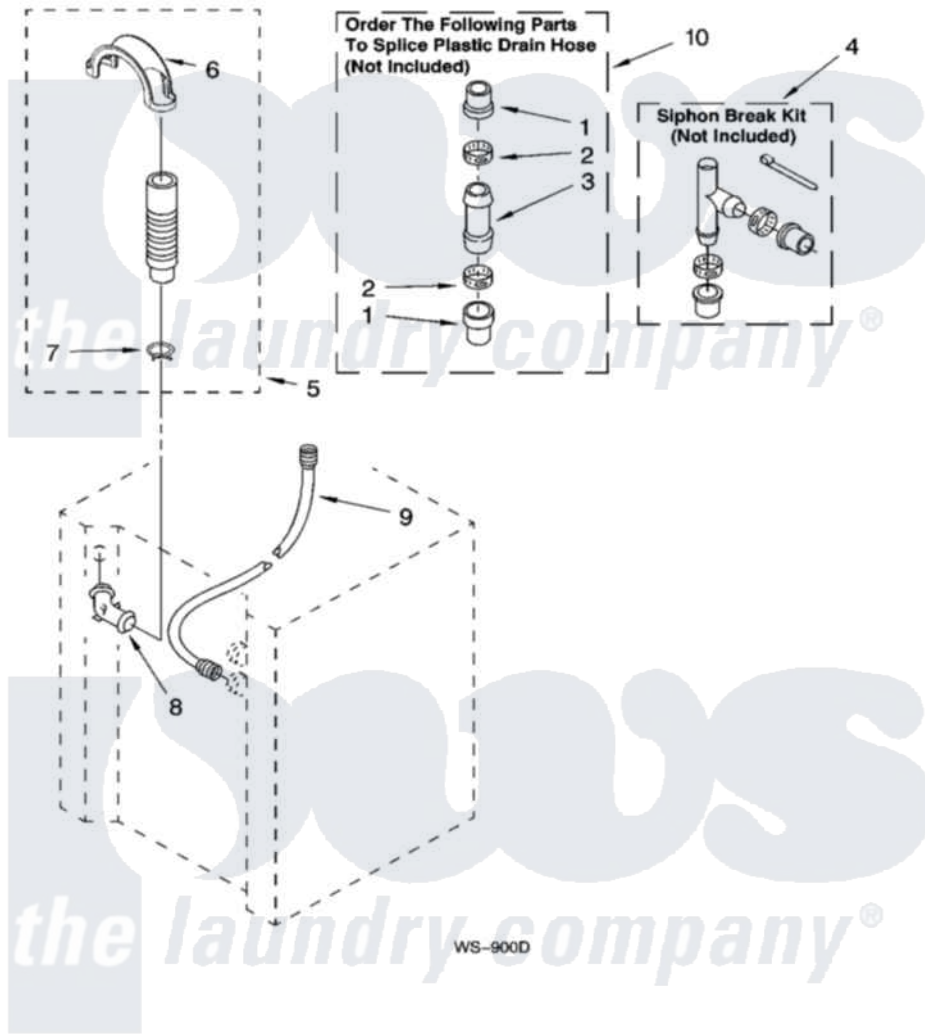

# Whirlpool LTG5243DT8 11 - WATER SYSTEM PARTS

## WATER SYSTEM PARTS

For Models: LTG5243DQ8, LTG5243DT8  
(Designer White) (Biscuit)

14

W10259009

Whirlpool Residential Whirlpool LTG5243DT8 Washer/Dryer Parts Parts Diagram 11 - WATER SYSTEM PARTS  
Click on the part number to view part

Item	Original Part Number	Replaced By	Status	Part Description
1	<a href="#">285321</a>			Water System Parts
2	65349	<a href="#">285655</a>		Clamp, Hose
3	<a href="#">16272</a>			Connector, Straight
4	<a href="#">285320</a>			Water System Parts
5	661575	<a href="#">285664</a>		Hose
"	<a href="#">W10108350</a>			Hose, Corrugated Plastic Drain
"	661577	<a href="#">285666</a>		Hose
6	<a href="#">8577378</a>			U-Bend, Drain Hose
7	<a href="#">3357331</a>			Clamp, Drain
8	356739	<a href="#">8557915</a>		Connector, Hose
9	3354858	<a href="#">89503</a>		Hose-Inlet
10	<a href="#">285442</a>			Water System Parts