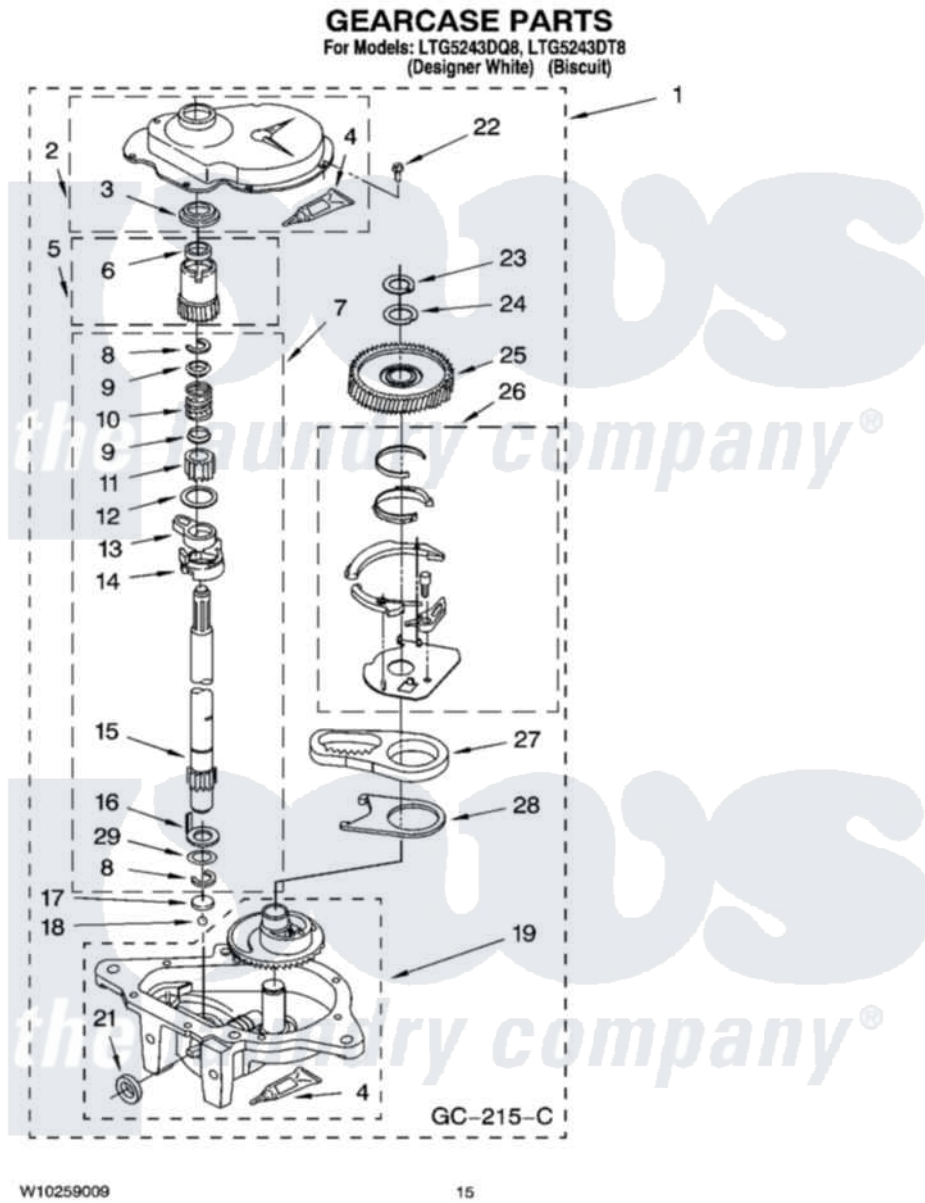

Whirlpool LTG5243DT8 12 - GEARCASE PARTS

Whirlpool Residential Whirlpool LTG5243DT8 Washer/Dryer Parts Parts Diagram 12 - GEARCASE PARTS
Click on the part number to view part

Item	Original Part Number	Replaced By	Status	Part Description
1	3360630	3360629		Gearcase
2	285202			Cover, Gearcase
3	3349985			Seal, Gearcase Cover
4	285195			Sealer Sealer, Gasket
5	63320	285362		Gear and Pinion
6	356427			Seal, Spin Pinion
7	389387			Shaft, Agitator
8	90369		Not Available	Ring, Retaining (2)
9	62677			Retainer, Spring
10	62676			Spring, Agitator
11	63273	285509		Shaft, Agitator
12	62619			Washer, Agitator Gear
13	62580	285206		Cam-Agitator
14	62581	285206		Cam-Agitator
15	285509			Shaft, Agitator
16	62618			Washer, Cam Thrust

17	16018	285205	Bearing
18	85529	285205	Bearing
19	389230	285515	Gearcase
21	285352		Seal Kit, Thrust Plug
22	3351614		Screw, Gearcase Cover Mounting
23	3362552	285765	Ring-Retr
24	285735	285766	Washer Kit, Thrust
25	62570	285362	Gear and Pinon
26	388253	999516	Shelf-Glas
27	3349296	8546456	Rack, Connecting
28	62621		Actuator, Shift
29	388815		Washer, Intermediate 1 3976263 Miscellaneous Parts Bag 2 3976300 Washer, Inlet Hose 3 3366913 Clamp, Hose