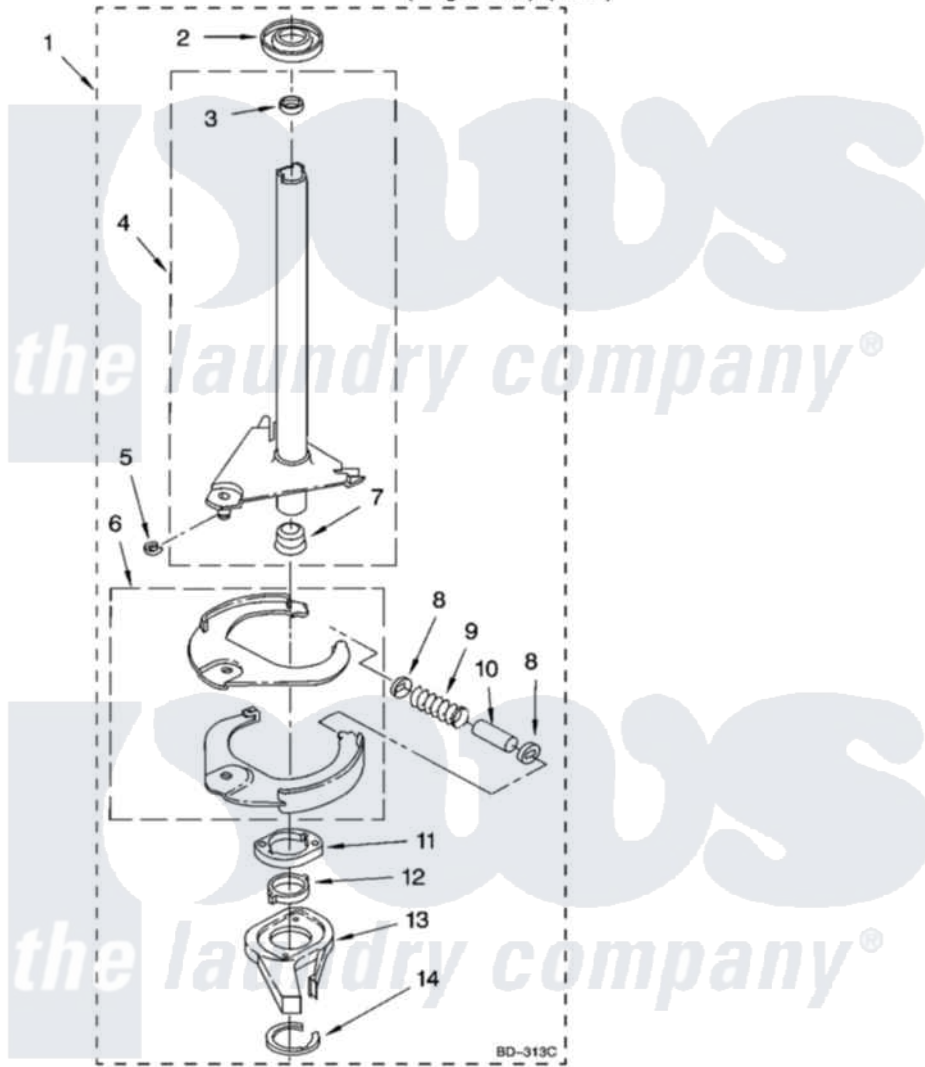

Whirlpool LTG5243DT8 13 - BRAKE AND DRIVE TUBE PARTS

BRAKE AND DRIVE TUBE PARTS

For Models: LTG5243DQ8, LTG5243DT8
(Designer White) (Biscuit)

16

W10259009

Whirlpool Residential Whirlpool LTG5243DT8 Washer/Dryer Parts Parts Diagram 13 - BRAKE AND DRIVE TUBE PARTS

Click on the part number to view part

Item	Original Part Number	Replaced By	Status	Part Description
1	387948	285792		Basketdrive
2	62658			Ring, Thrust
3	356427			Seal, Spin Pinion
4	64027	64208		Tube-Spin
5	64035	W10083190		Ring, Retaining
6	64232	285438		Shoe-Brake
7	62703	8546462		"T" Bearing, Spin Tube
8	3353956	285658		Sleeve
9	63748			Spring, Brake
10	3355360	285658		Sleeve
11	661516	8546461		Cam, Brake Release
12	63022			Sleeve, Cam
13	64194	285790		Lining
14	90368	W10083200		Ring, Retaining
	BLANK		Not Available	Following Parts Not Illustrated
"	285208			Lubricant