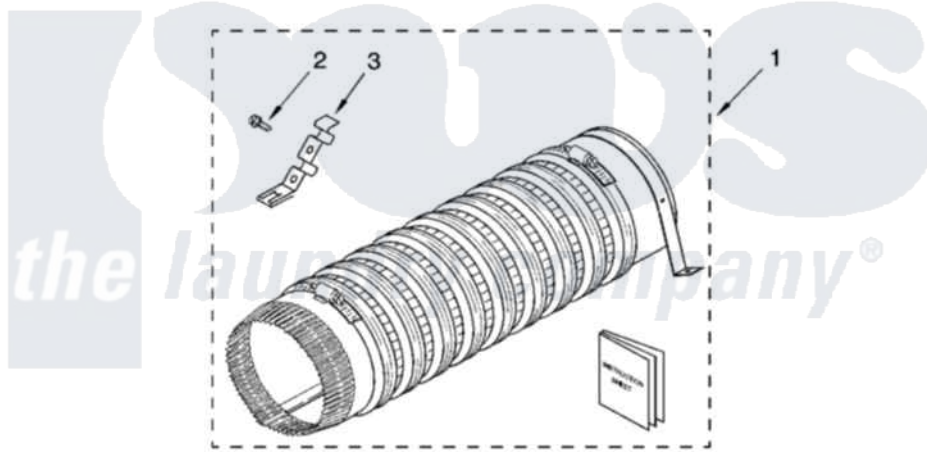

PRODUCT ACCESSORY PARTS

For Models: LTG5243DQ8, LTG5243DT8
(Designer White) (Biscuit)

W10259009

17

[Whirlpool Residential Whirlpool LTG5243DT8 Washer/Dryer Parts](#) Parts Diagram 14 - PRODUCT ACCESSORY PARTS

[Click on the part number to view part](#)

Item	Original Part Number	Replaced By	Status	Part Description
1	279823			Side Exhaust Extension Kit
2	488729			Screw
3	3395536			Clip