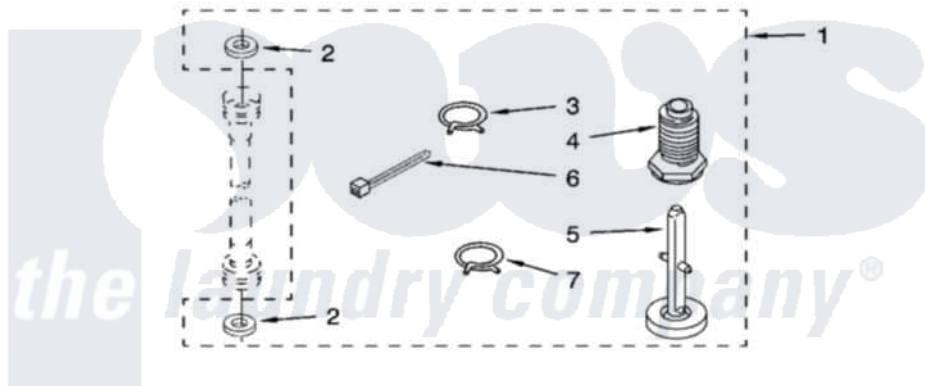

Whirlpool LTG5243DT8 15 - MISCELLANEOUS PARTS

MISCELLANEOUS PARTS

For Models: LTG5243DQ8, LTG5243DT8
(Designer White) (Biscuit)

[Whirlpool Residential Whirlpool LTG5243DT8 Washer/Dryer Parts](#) Parts Diagram 15 - MISCELLANEOUS PARTS
Click on the part number to view part

Item	Original Part Number	Replaced By	Status	Part Description
1	W10112403			Miscellaneous Parts Bag
2	16123			Washer Inlet-Hose Miscellaneous Parts Must be Ordered Separately.
3	370445	285655		Clamp, Hose
4	367594			Foot, Front
5	358594			Foot, Rear
6	3347869	W10339879		Tie, Cable