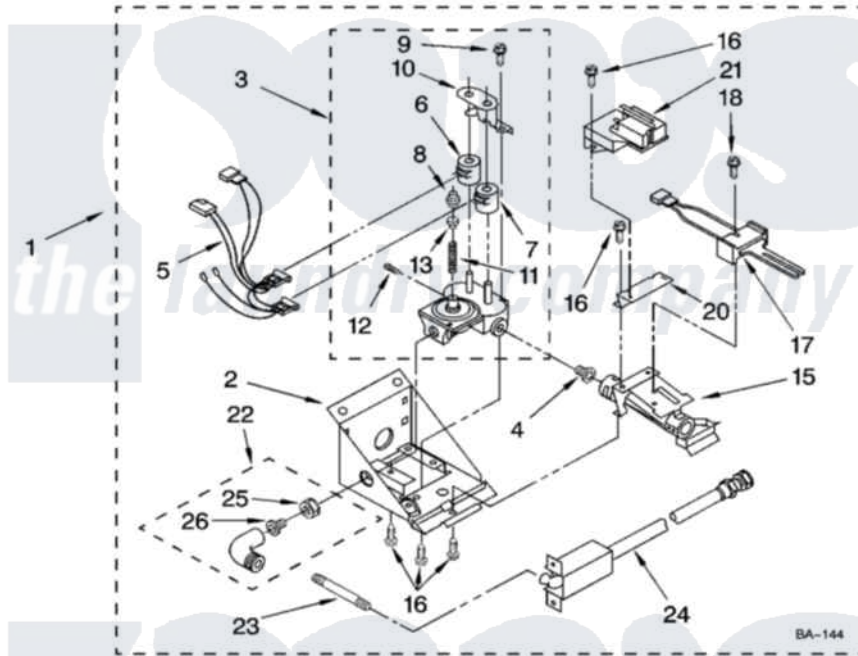

Whirlpool LTG5243DT8 16 - 3402856 BURNER ASSEMBLY

3402856 BURNER ASSEMBLY

For Models: LTG5243DQ8, LTG5243DT8
(Designer White) (Biscuit)

USE WITH TYPE 1 - NATURAL, TYPE 2 - MIXED, TYPE 3 - MANUFACTURED
AND TYPE 4 - LIQUEFIED PROPANE AND BUTANE GASES

W10259009

19

Whirlpool [Residential Whirlpool LTG5243DT8 Washer/Dryer Parts](#) Parts Diagram 16 - 3402856 BURNER ASSEMBLY
Click on the part number to view part

Item	Original Part Number	Replaced By	Status	Part Description
1	3402856	W10492503		Burner-Gas
2	697408		Not Available	Base, Burner
3	3401777	279888		Valve-Assembly
4	234822			Orifice
"	347743			Orifice
5	3401849			Harness
6	694539			Coil, 60 Hz
7	694540			Coil, 60 Hz
8	694424			Leak, Limiter
9	694421			Screw, Bracket Mounting
10	694538			Bracket, Shunt
11	694422			Spring, Regulator
12	239822	W10295523		Plug, Pipe
13	694423			Screw, Regulator Adjustment
15	3392268		Not Available	Burner
16	3387057			Screw, 10-16 X 1/2 Orifice, Burner

17	686590	279311	Ignitor
18	3393909		Screw, 8-32 X 7/8
20	697409		Bracket, Sensor
21	338906		Radiant, Sensor
22	3406051		Elbow Union Assembly
23	3388638	W1011039Z	Pipe
24	3391118		Supply Line
25	233076		Nut, Compression
26	3393767		Pipe, Tail
	BLANK	Not Available	Following Parts Not Illustrated
"	49573	49573A	LP Gas Con