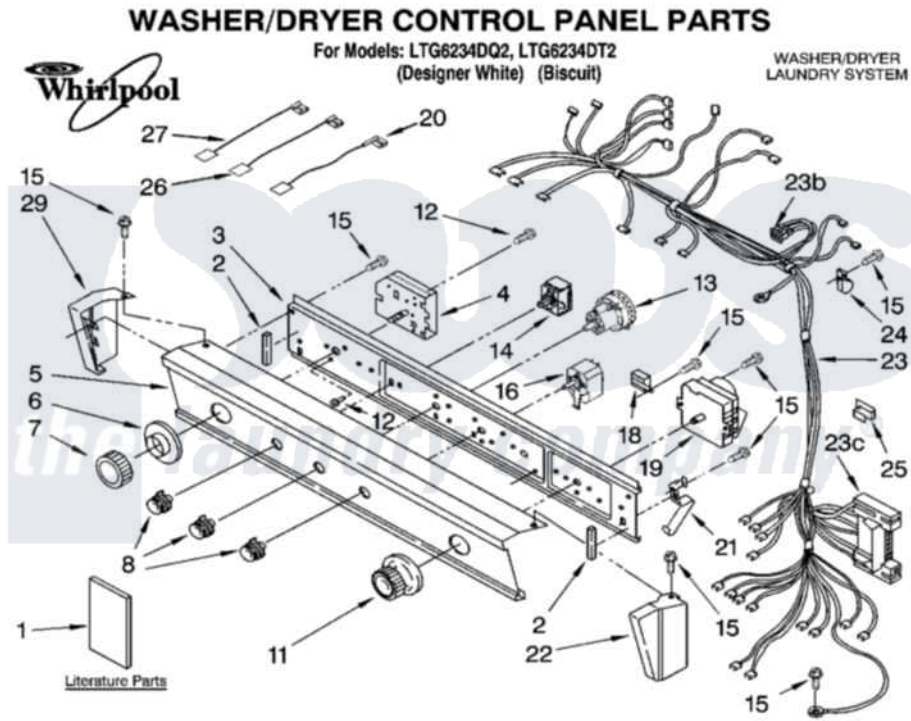

Whirlpool LTG6234DQ2 01 - WASHER/DRYER CONTROL PANEL PARTS

10-03 Litho in U.S.A. (djc)

1

Part No. 8180162

Whirlpool Residential Whirlpool LTG6234DQ2 Washer/Dryer Parts Parts Diagram 01 - WASHER/DRYER CONTROL PANEL PARTS

Click on the part number to view part

Item	Original Part Number	Replaced By	Status	Part Description
1	LIT8542750		Not Available	Installation Instructions
"	LIT3406880		Not Available	Literature Parts (Installation Instructions (English))
"	LIT8542752		Not Available	Literature Parts (Sheet, Cycle Feature)
"	LIT8546674		Not Available	Literature Parts (Wiring Diagram)
"	LIT3956353		Not Available	Literature Parts (Energy Guide)
2	3390688			Spacer- Foam Pad
3	8528583			Bracket, Control
4	3948357			Timer, Washer
5	3396689			Panel, Control
"	3406828			Panel, Control
6	3403097	3957845		Dial,
"	3979132	3957846		Dial,
7	3364291			Knob, Timer
"	3364294			Knob, Timer

8	3950759	3957796	Knob, Control
"	3978873	3957797	Knob, Push-To-Start
11	3406146	3957750	Knob, Timer
"	3978864	3957751	Knob, Timer
12	3400064		Screw, Timer Mounting
13	8546175	W10311356	Switch-WL
14	3405157		Switch, Temperature
15	90767		Screw, 8A X 3/8 HeX Washer Head Tapping
16	3404233		Switch, Push-To-Start
18	694419		Mini-Buzzer
19	3976569		Timer, Dryer
20	3393810		Jumper Wire
21	3389453		Bracket, Hinge
22	3389456		End Cap
"	3389462		End Cap
23	3398983		Harness - Dryer
"	2154470		Receptacle,
"	3395683		Receptacle, Multi-Terminal
24	3390604		Clamp, Harness
25	3390422	W10134185	Clip, Harness
26	3401674		Wire, Jumper
27	3401684		Jumper, Wire
29	3389464		End Cap
"	3389470		End Cap